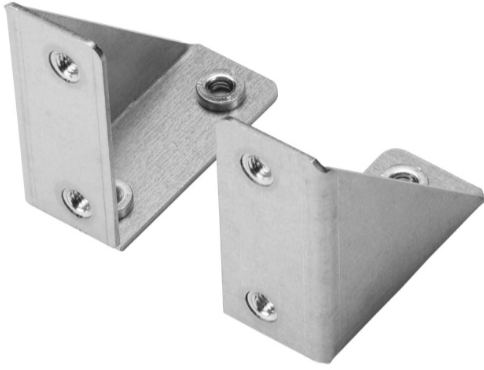

1RU Rack Mount Brackets **SKU: CMS1RU**

The CMS1RU enables mounting 1RU x 19" rack sized electronics inside the 2' x 2' CMS492 and CMS492C above suspended ceiling storage boxes. The 1RU rack brackets simply assemble to the AV component shelf.

Specifications

Dimensions & Measurements

Shipping Dimensions	8" x 1" x 11" (203.2 x 25.4 x 279.4 mm)
Shipping Weight	0.45 kg (1 lbs)

Characteristics & Features

Accessory Type	Suspended Ceiling
Application	Ceiling
Color	Silver
Special Features	Surge and Filtering
TAA Compliant	No
UPC	841872162867