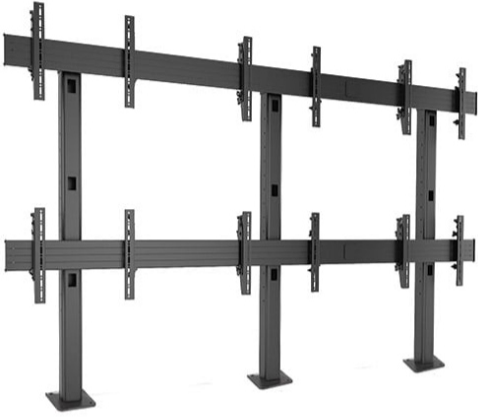

## Fusion® 3 x 2 Micro-Adjustable Large Bolt-Down Freestanding Video Wall **SKU: LBM3X2U**

---

Chief's Fusion® Bolt-Down freestanding solution makes it possible to construct video walls in prominent locations for permanent applications.

Screen array configuration: 3 screens wide x 2 screens high.

Provide aesthetic covering to the rear side of the displays, components and mount using the Chief Fusion® Universal Back Covers.

- 3 x 2 screen arrangement for 42 - 46" screens. Larger displays possible with FCAX brackets, use MountFinder™ to confirm compatibility
- Easily align displays with independent height, plumb and lateral shift adjustment
- Bolt-down solution allows for a permanent solution
- Integrated cable management for a clean installation
- TAA Compliant

## Dimensions & Measurements

Center of Display To Floor Table Range	16.38" (416 mm) (minimum bottom row) - 64.38" (1635 mm) (maximum top row)
Depth	9.43
Height	72.9
Lateral Shift	Yes
Manual Height Adjustment	Micro-adjustment up to 0.75" (19 mm) per screen
Overall Dimensions	72.9" x 108.9" x 9.43" (1852 x 2766 x 239 mm)
Plumb Adjustment	Micro-adjustment up to 0.75" (19 mm)
Shipping Weight	105.23 kg (232 lbs)
Weight Capacity	125 lbs (56.7 kg)
Width	108.9

## Characteristics & Features

Adjustability	Micro-Adjustable
Application	Bolt-Down
Array Configuration	3x2
Color	Black
Number of Displays	6
Orientation	Landscape
Solution Type	Universal
Special Features	Multi-Display
TAA Compliant	Yes
UPC	841872157528