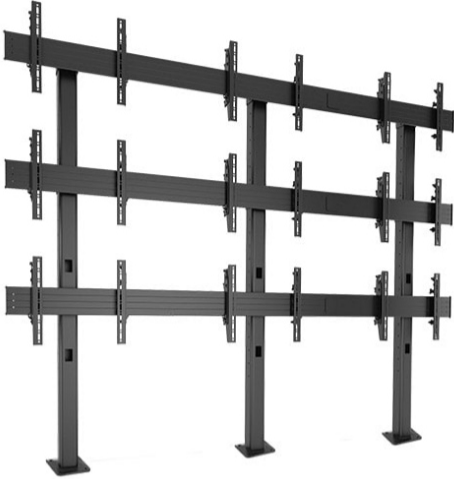

Fusion® 3 x 3 Micro-Adjustable Large Bolt-Down Freestanding Video Wall **SKU: LBM3X3U**

Chief's Fusion® Bolt-Down freestanding solution makes it possible to construct video walls in prominent locations for permanent applications.

Screen array configuration: 3 screens wide x 3 screens high.

- 3 x 3 screen arrangement for 42 - 46" screens. Larger displays possible with FCAX brackets, use MountFinder™ to confirm compatibility
- Easily align displays with independent height, plumb and lateral shift adjustment
- Bolt-down solution allows for a permanent solution
- Integrated cable management for a clean installation
- TAA Compliant

Specifications

Dimensions & Measurements

Center of Display To Floor Table Range	16.38" (416 mm) (minimum bottom row) - 82.38" (2092 mm) (maximum top row)
Depth	9.43
Height	90.9
Lateral Shift	Yes
Manual Height Adjustment	Micro-adjustment up to 0.75" (19 mm) per screen
Overall Dimensions	90.9" x 108.9" x 9.43" (2309 x 2766 x 239 mm)
Plumb Adjustment	Micro-adjustment up to 0.75" (19 mm)
Shipping Weight	128.37 kg (283 lbs)
Weight Capacity	100 lbs (45.4 kg)
Width	108.9

Characteristics & Features

Adjustability	Micro-Adjustable
Application	Bolt-Down
Array Configuration	3x3
Color	Black
Number of Displays	9
Orientation	Landscape
Solution Type	Universal
Special Features	Multi-Display
TAA Compliant	Yes
UPC	841872157535