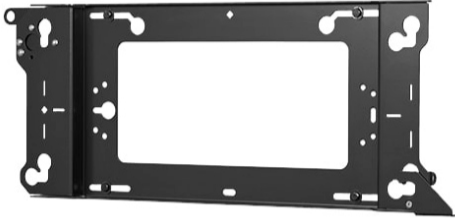

Stretched Display Wall Mount **SKU: PSMH2860**

This low-profile solution provides a unique approach to retail, transportation or hospitality installations.

The PSMH2860 accommodates unique 600 x 200 VESA® patterns, providing easy installation and rigid support to keep the display stable for optimal experience.

A ceiling mounted solution can be created by combining the LCM2X1U and FCASFP. Call us for more information.

- Lockable latch for added padlock security
- Support portrait and landscape orientation
- Single-stud mounting in landscape and portrait orientation; dual-stud in landscape only

Specifications

Dimensions &

Measurements

Depth	1.3
Height	11.3
Minimum Depth	3.81 cm (1.5 in)
Overall Dimensions	11.3" x 27.1" x 1.3" (287 x 688 x 33 mm)
Shipping Weight	4.54 kg (10 lbs)
Typical Screen Size	Stretch aspect displays with compatible mounting patterns
Weight Capacity	75 lbs (34 kg)
Width	27.1

Characteristics &

Features

Adjustability	Fixed
Application	Wall
Color	Black
Orientation	<ul style="list-style-type: none">• Landscape• Portrait
Solution Type	Custom
TAA Compliant	No
UPC	841872169897
VESA Mounting Pattern	600 x 200 mm