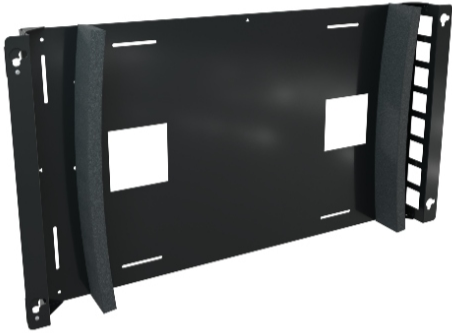

Heavy-Duty Custom Outdoor Mount for Samsung Outdoor 46" Display **SKU: PSMO2169**

This Heavy-Duty Custom Outdoor mount is a rigid fixed wall mount that can be installed for either landscape or portrait orientation. This product has been Samsung reviewed to meet thermal guidelines for use with OH46F/OH46B displays. (see Review Completion letter under Resources)

Specifications

Dimensions & Measurements

Overall Dimensions	23.5" x 41.47" x 3.82" (597 x 1053 x 97 mm)
Shipping Weight	14.2 kg (31.3 lbs)
Weight Capacity	150 lbs (68 kg)

Characteristics & Features

Adjustability	Fixed
Color	Black
Orientation	<ul style="list-style-type: none"> • Landscape • Portrait
Special Features	Outdoor Use
UPC	841872177397
VESA Mounting Pattern	995 x 500