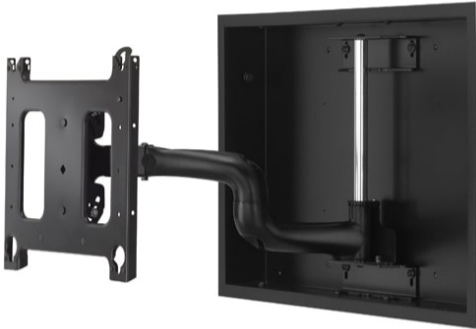

Large Low-Profile In-Wall Swing Arm Mount - 22 Inch - PWRIWUB **SKU: PWRIWUB**

An in-wall swing arm designed to create a low-profile installation.

- Must order a PAC501B In-Wall Accessory AND a PSB bracket (See the mountfinder to get the model specific PSB bracket you will need)
- Ships fully assembled to save on installation time
- Must order PAC501B In-Wall Accessory
- Easily installs into PAC501B to create an ultra low profile installation
- Extends over 22" (569 mm) for viewing from any angle

*NOTE: Must order interface bracket and PAC501B In-Wall Accessory separately

Specifications

Dimensions &

Measurements

Minimum Depth	1.27 cm (0.5 in)
Shipping Dimensions	34.25" x 23.75" x 7" (870 x 603.3 x 177.8 mm)
Shipping Weight	20.77 kg (45.8 lbs)
Typical Screen Size	37" - 55" (940mm - 1397mm)
Weight Capacity	125 lbs (56.7 kg)

Characteristics &

Features

Adjustability	<ul style="list-style-type: none">• Extension• Swivel• Tilt
Application	In-Wall
Color	Black
Interface Included	Yes
Orientation	<ul style="list-style-type: none">• Landscape• Portrait
Post-Installation Leveling Roll	Yes
Solution Type	Universal
TAA Compliant	No
Tilt	+2° / -15°
UPC	841872109244

Source: <https://www.legrandav.com/products/mounts/display-tv-mounts/pwriw-large-low-profile-in-wall-swing-arm-mount/pwriwub>