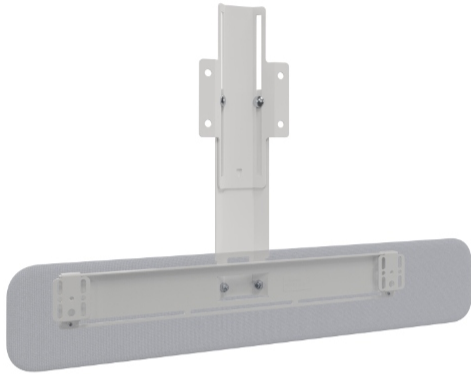

Voyager Speaker/Conferencing Bar Accessory **SKU: SCASW**

---

Easily attach a variety of popular speaker and conferencing sound bars either above or below the display to the Voyager Cart.

## Measurements

Depth	7.75
Height	2.75
Minimum Depth	6.98 cm (2.8 in)
Overall Dimensions	2.75" x 22.5" x 7.75" (70 x 572 x 197 mm)
Shipping Weight	2.27 kg (5 lbs)
Typical Screen Size	50" - 75" (1270mm - 1905mm)
Weight Capacity	15
Width	22.5

## Characteristics & Features

Accessory Type	Conferencing Shelves, Speaker Accessories
Adjustability	Height Adjustable
Application	Floor-Cart
Color	White
Orientation	<ul style="list-style-type: none"><li>• Landscape</li><li>• Portrait</li></ul>
Solution Type	Universal
Special Features	Interactive
TAA Compliant	No
UPC	841872176901
Wired Data Rate	22.5