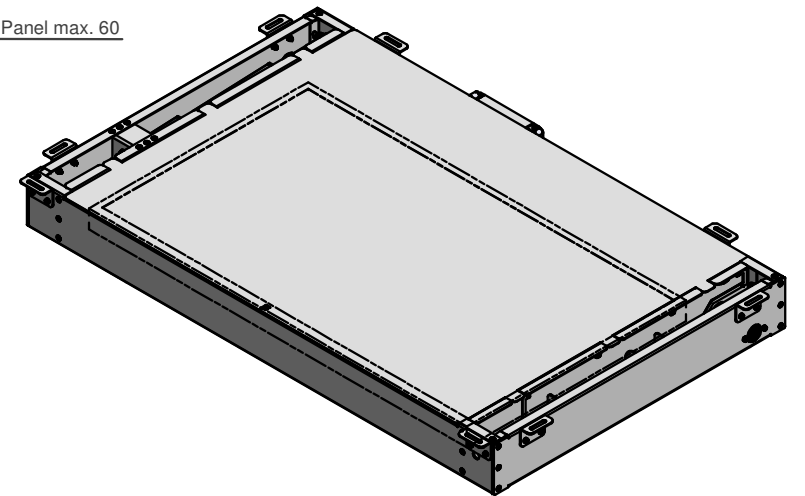

Closed position

Maximum Flat Panel size (55") 1250 x 725 x 60mm
 Maximum load 30 Kg
 Indoor use only

Dimensions are indications, not to be used for any preparations. No rights can be derived from the above dimensions.

Connection terminals

NOTE: All dimensions are ±..., in mm and subject to change

© COPYRIGHT AUDIPACK
 This print and the information shown
 thereon, is the property of
 AUDIPACK.
 It may not be delivered to others nor
 reproduced for general circulation
 without the written consent of the
 AUDIPACK engineering department.