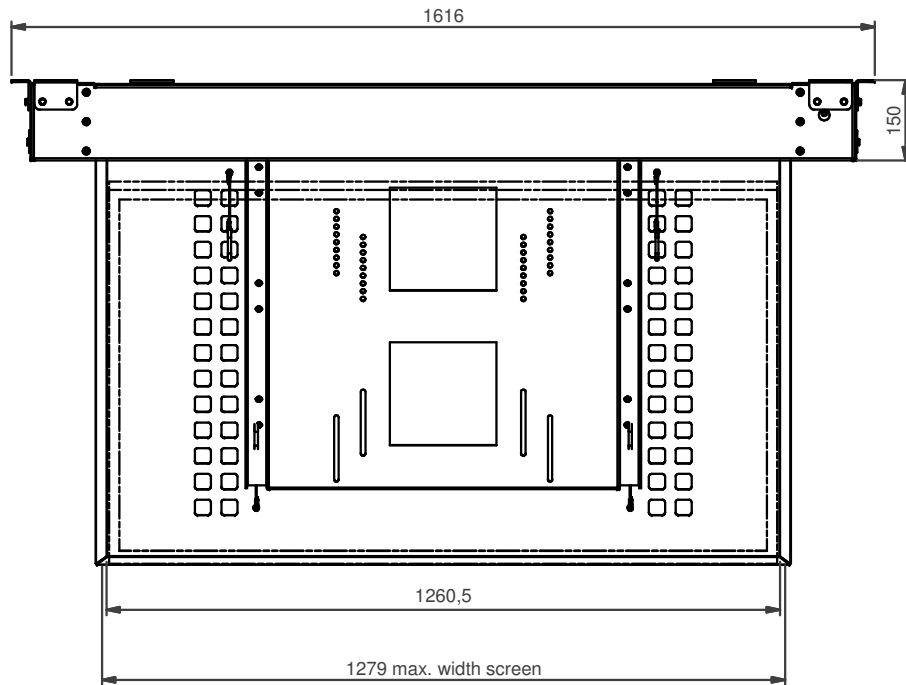

Open position

NOTE: All dimensions are ±..., in mm and subject to change

© COPYRIGHT AUDIPACK
This print and the information shown
thereon, is the property of
AUDIPACK.
It may not be delivered to others nor
reproduced for general circulation
without the written consent of the
AUDIPACK engineering department.

AUDIPACK
Industriestraat 2-4
2751 GT Moerkapelle
the Netherlands
Tel: +31(0)795931671
Fax: +31(0)795933115
www.audipack.com

FFCL-5055

FFCL-5055