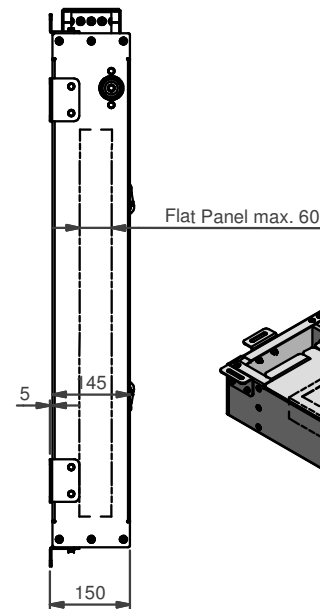

Closed position

Maximum Flat Panel size (55") 1250 x 725 x 60mm
 Maximum load 30 Kg
 Indoor use only

Dimensions are indications, not to be used for any preparations. No rights can be derived from the above dimensions.

Connection terminals

NOTE: All dimensions are ±..., in mm and subject to change

© COPYRIGHT AUDIPACK
 This print and the information shown
 thereon, is the property of
 AUDIPACK.
 It may not be delivered to others nor
 reproduced for general circulation
 without the written consent of the
 AUDIPACK engineering department.