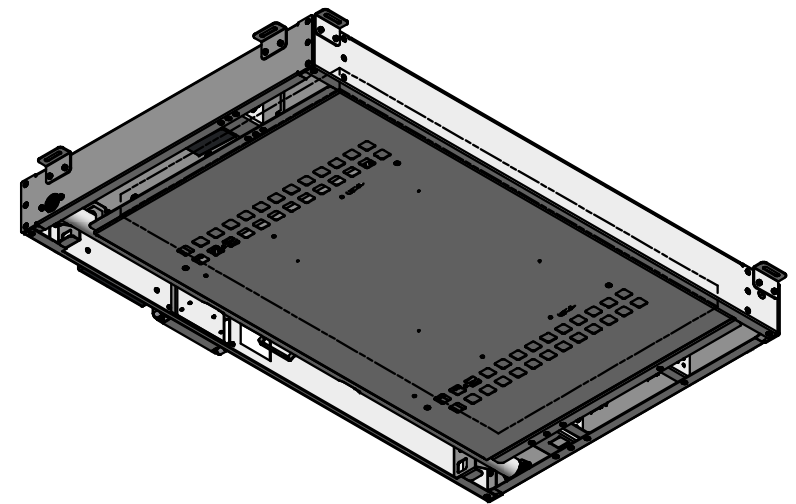

Closed position

Maximum Flat Panel size (55") 1250 x 725 x 60mm
 Maximum load 30 Kg
 Indoor use only

Dimensions are indications, not to be used for any preparations. No rights can be derived from the above dimensions.

Connection terminals

NOTE: All dimensions are ±..., in mm and subject to change

© COPYRIGHT AUDIPACK
 This print and the information shown
 thereon, is the property of
 AUDIPACK.
 It may not be delivered to others nor
 reproduced for general circulation
 without the written consent of the
 AUDIPACK engineering department.