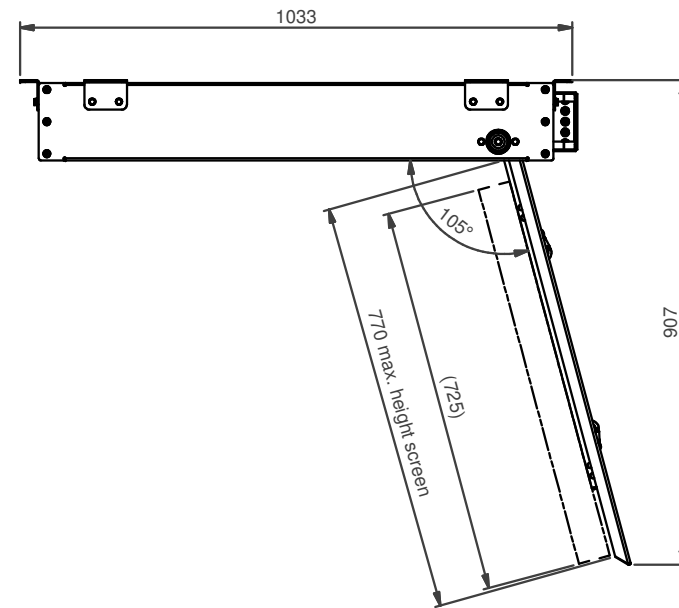

Open position

NOTE: All dimensions are ±..., in mm and subject to change

© COPYRIGHT AUDIPACK
This print and the information shown
thereon, is the property of
AUDIPACK.
It may not be delivered to others nor
reproduced for general circulation
without the written consent of the
AUDIPACK engineering department.

AUDIPACK
Industriestraat 2-4
2751 GT Moerkapelle
the Netherlands
Tel: +31(0)795931671
Fax: +31(0)795933115
www.audipack.com

FFCL-5055

FFCL-5055