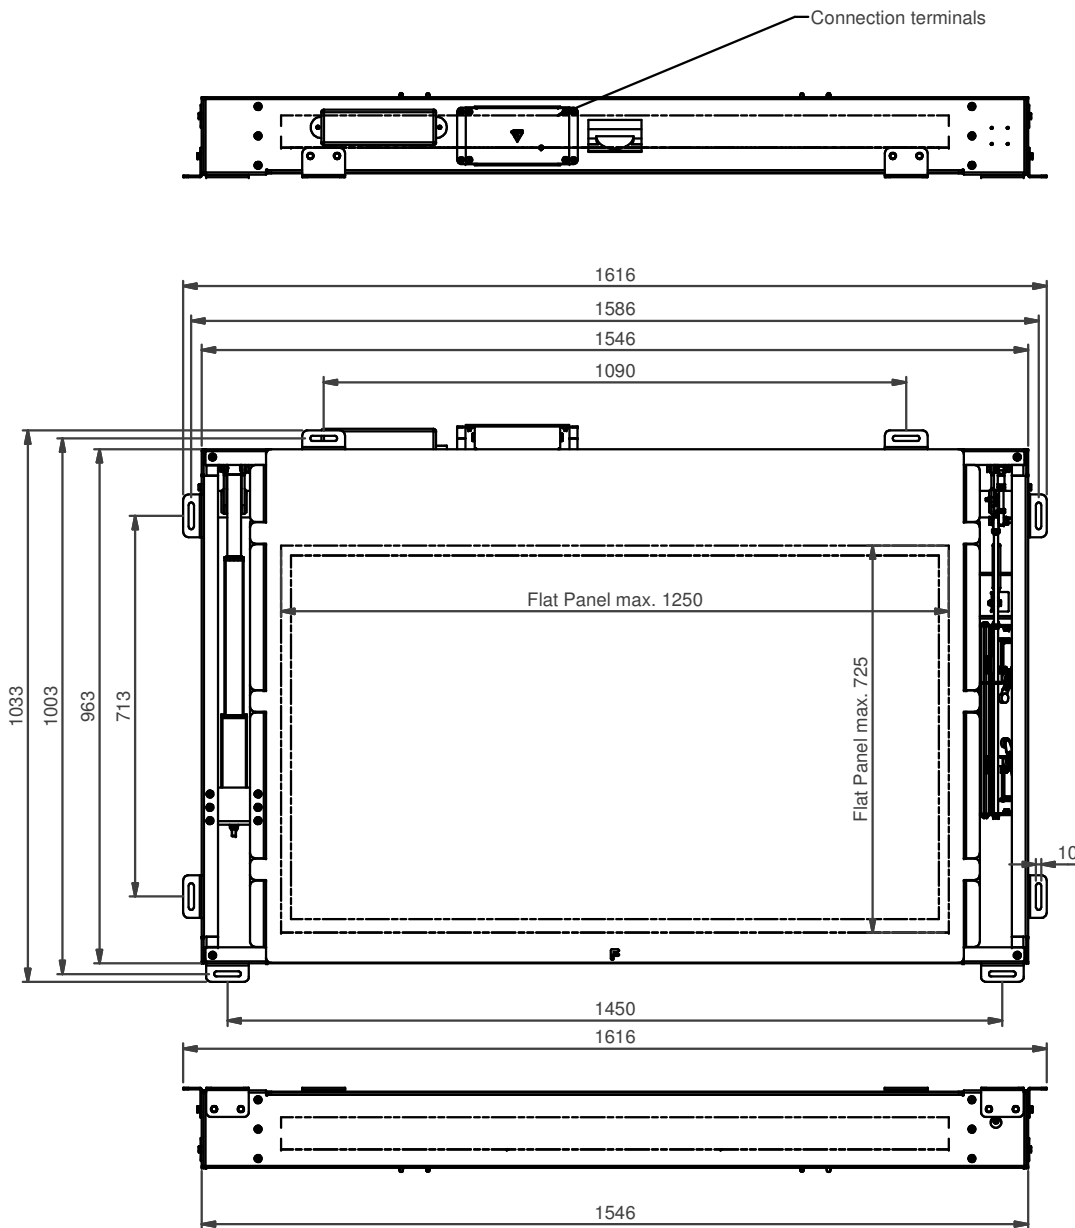

Closed position

Maximum Flat Panel size (55") 1250 x 725 x 60mm
 Maximum load 30 Kg
 Indoor use only

Dimensions are indications, not to be used for any preparations. No rights can be derived from the above dimensions.

Connection terminals

NOTE: All dimensions are ±..., in mm and subject to change

© COPYRIGHT AUDIPACK
 This print and the information shown
 thereon, is the property of
 AUDIPACK.
 It may not be delivered to others nor
 reproduced for general circulation
 without the written consent of the
 AUDIPACK engineering department.