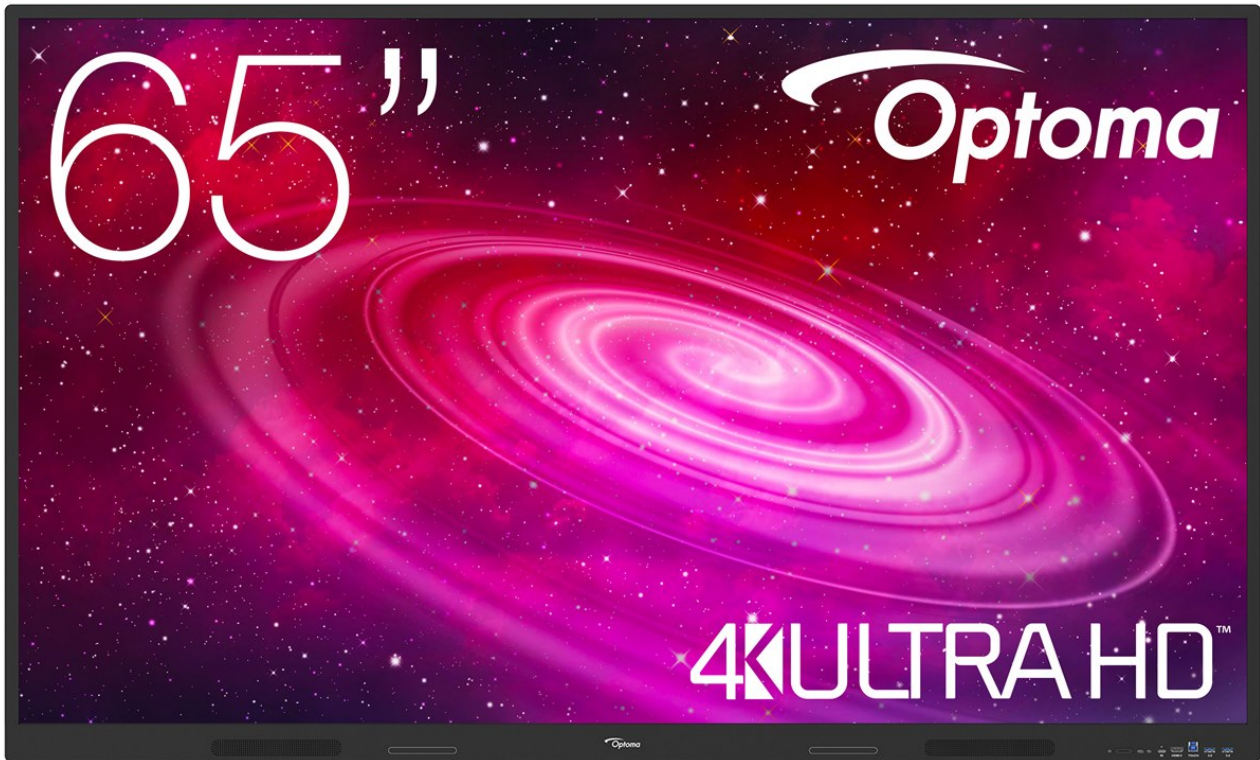

1651RK

The Optoma Creative Touch 1-Series - Interactive Brilliance for Every Learner

- **Future-Ready Performance** – Powered by Android 14 and an 8-core processor, lessons run smoothly and apps launch fast, ensuring students stay engaged and teachers stay in control.
- **Seamless Collaboration** – Share screens wirelessly with DisplayShare 2 and simplify note-taking with Bytello Note, so students can connect and collaborate instantly.
- **Smart-Value for Education** – The 1-Series delivers a complete interactive experience—40-point touch, embedded whiteboard, and wireless sharing—at an accessible price, making it perfect for district-wide rollouts.
- **Crystal-Clear Clarity** – With 4K resolution and zero bonded glass, every diagram, video, and interactive activity looks sharp and vibrant, even at the back of the room.

The **Optoma 1-Series** makes it easy for K-12 schools to deliver **engaging, tech-driven learning experiences** while staying on budget. It's the **smart choice for classrooms that want more impact with less complexity.**