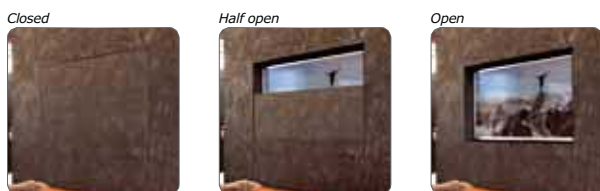

Reveal your TV by lifting a furniture panel

The panel lift system is integrated in the furniture and makes it possible to hide the flat panel behind a cabinet panel. When activating the system the panel recesses backwards and then slides upwards or downwards and reveals your screen.

PANEL LIFT SYSTEM

	Ref.	WPL-1V	Max. °	60
	Dimensions in mm.	W 1100 x D 140 x H 1235		
	Max. load	25 Kg		
	Stroke in mm	830 (Vertical)		
		50 (Depth)		
	Connectivity	Contact relay, RS-232		RS-232
	Optional	IR remote 260214, RF remote 260215, wall switch 261318		
		▲ Automatic panel retract and lift mechanism ▲ Silent motor drive ▲ No visible components when opened