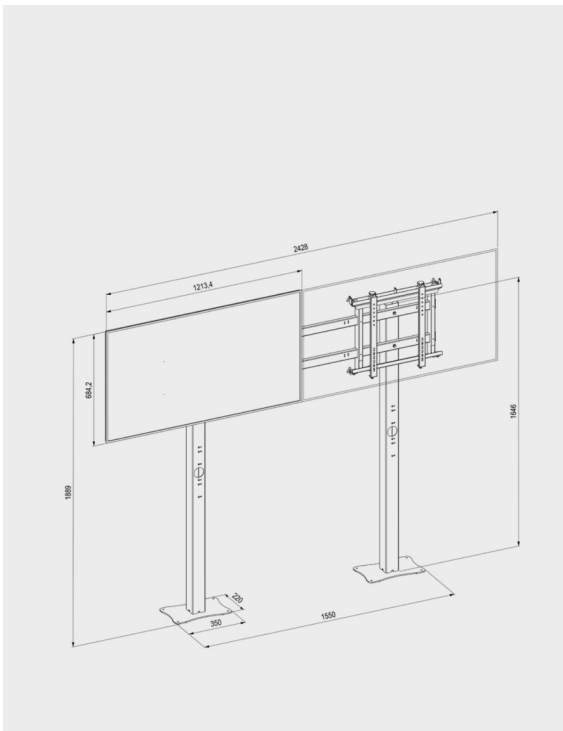

STANDYALL
Col. ●

MIN VESA 150x150 - MAX VESA 400x400

117-119-124- 40KG
140CM 88LBS
46-47-49-55" Per monitor

FLOOR

Standyall

Video Wall Mounts

STANDYALL-H 1X2
cod. 08012 Single Side cod. 08022 Back to Back

STANDYALL-H 1X2 + WEB CAM SHELF
cod. 08012P Single Side

STANDYALL: un supporto in ferro da fissare a pavimento per creare soluzioni video wall solide e stabili da 2 a 9 monitor con pollici da 46", 47", 49", 55".

STANDYALL: an iron floor support for digital signage, which allows you to create a solid and stable video wall composed of 2 up to 9 monitors with screen of 46", 47", 49", 55".

ACCESSORI STANDYALL

KIT ADAPTOR 600 cod 04511
Adattatore VESA per monitor con VESA 600x400

CHROME PIPES
Colonne cromate di lunghezza su richiesta

BASE TWINBASE cod 08038
Base per STANDYALL singolo

BASE TWINBASE BACK TO BACK cod 08039
Base per STANDYALL IN VERSIONE BACK TO BACK

STANDYALL-H 3X2
cod. 08015 Single Side cod. 08018 Back to Back

Targeted to Professionals

Rappresentazioni con monitor 55" - Representations with 55" screens

FLOOR

STANDYALL-H 3X3
cod. 08016 Single Side cod. 08017 Back to Back