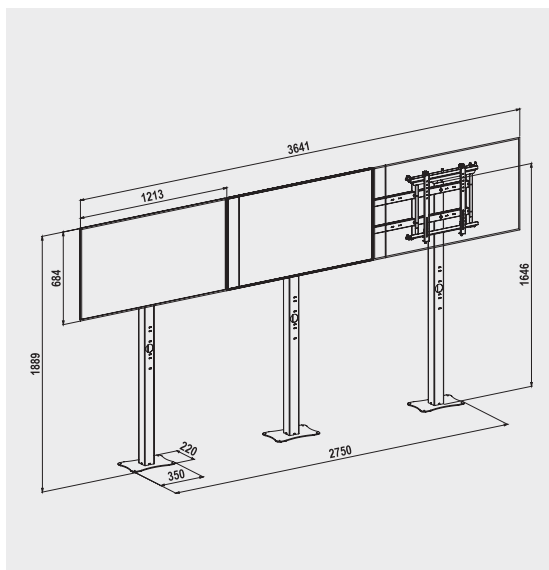

STANDYALL
Col. ●

MIN VESA 150x150 - MAX VESA 400x400

117-119-124- 40KG
140CM 88LBS
46-47-49-55" Per monitor

FLOOR

Standyall

Video Wall Mounts

STANDYALL-H 1X2
cod. 08012 Single Side cod. 08022 Back to Back

STANDYALL-H 1X2 + WEB CAM SHELF
cod. 08012P Single Side

STANDYALL: un supporto in ferro da fissare a pavimento per creare soluzioni video wall solide e stabili da 2 a 9 monitor con pollici da 46", 47", 49", 55".

STANDYALL: an iron floor support for digital signage, which allows you to create a solid and stable video wall composed of 2 up to 9 monitors with screen of 46", 47", 49", 55".

Video Wall Mounts

STANDYALL-H 1X3
cod. 08013 Single Side cod. 08021 Back to Back

STANDYALL-H 2X1
cod. 08014 Single Side cod. 08020 Back to Back

STANDYALL-H 2X2
cod. 07096 Single Side cod. 08019 Back to Back

STANDYALL-H 3X2
cod. 08015 Single Side cod. 08018 Back to Back

Targeted to Professionals

Rappresentazioni con monitor 55" - Representations with 55" screens

FLOOR

STANDYALL-H 3X3
cod. 08016 Single Side cod. 08017 Back to Back