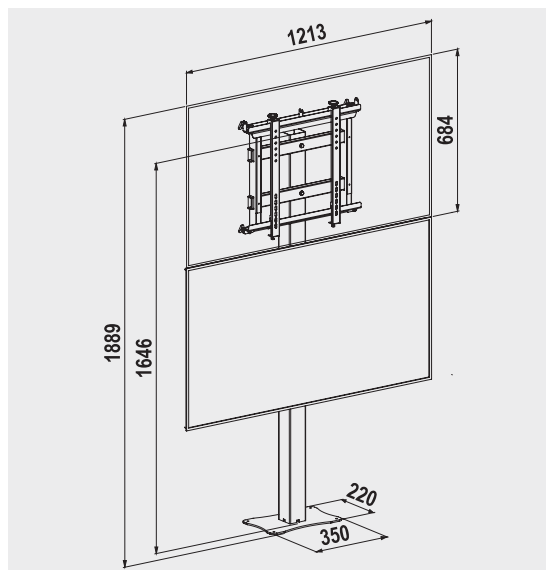

STANDYALL-H 2X1
cod. 08014 Single Side cod. 08020 Back to Back