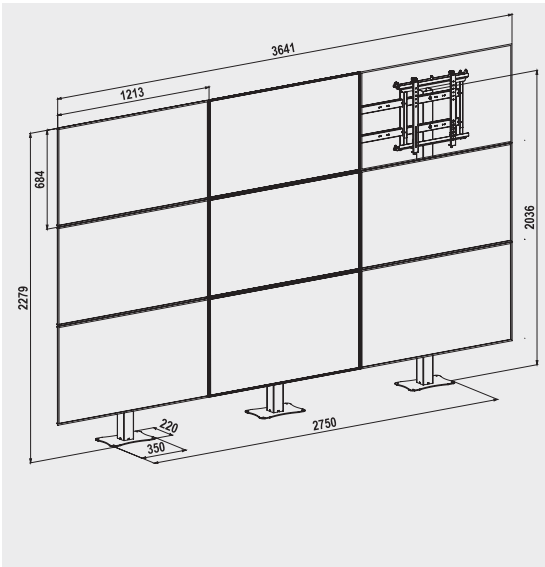

STANDYALL: un supporto in ferro da fissare a pavimento per creare soluzioni video wall solide e stabili da 2 a 9 monitor con pollici da 46", 47", 49", 55".

STANDYALL: an iron floor support for digital signage, which allows you to create a solid and stable video wall composed of 2 up to 9 monitors with screen of 46", 47", 49", 55".

Video Wall Mounts

STANDYALL-H 1X3
cod. 08013 Single Side cod. 08021 Back to Back

STANDYALL-H 2X1
cod. 08014 Single Side cod. 08020 Back to Back

STANDYALL-H 2X2
cod. 07096 Single Side cod. 08019 Back to Back

STANDYALL-H 3X2
cod. 08015 Single Side cod. 08018 Back to Back

Targeted to Professionals

Rappresentazioni con monitor 55" - Representations with 55" screens

FLOOR

STANDYALL-H 3X3
cod. 08016 Single Side cod. 08017 Back to Back