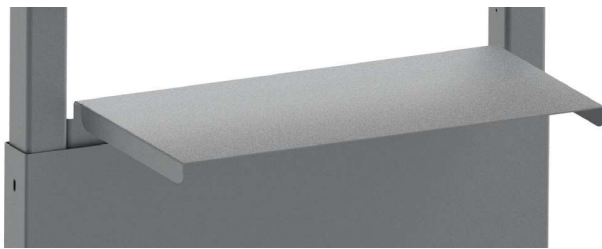

## Castor 100

Manual Trolleys & Floor Stand

Mensola frontale per TROLLEY XXL (cod 07146) o ELECTRIC TROLLEY XXL (cod 07160)

Front Shelf for TROLLEY XXL (cod 07146) or ELECTRIC TROLLEY XXL (cod 07160)

Set 4 ruote opzionali con diametro 100 per carrelli (made by TENTE). Il set comprende 2x ruote con freno e 2x ruote senza freno.

Set of 4 optional wheels with diameter 100 for trolleys (made by TENTE). The set includes 2x castors with brake and 2x castors without brake.

Targeted to Professionals