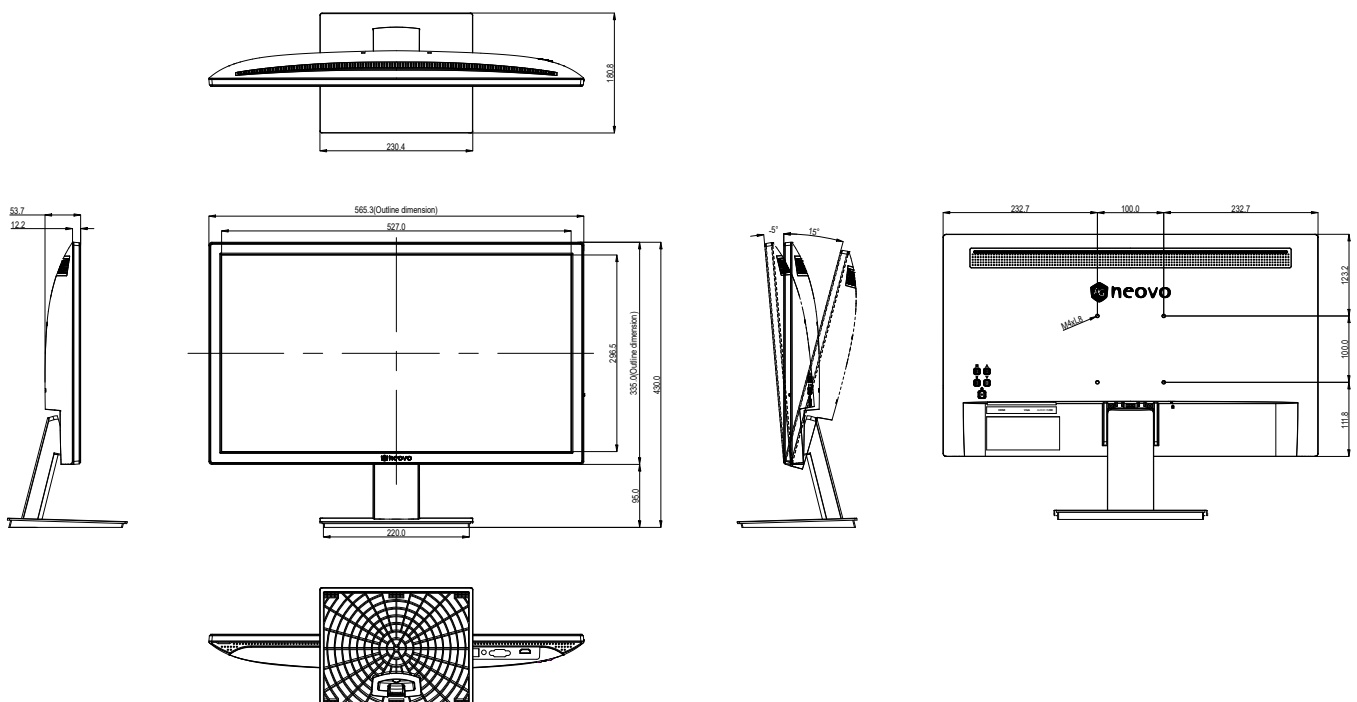

## SPECIFICATIONS

<b>Panel</b>	
Panel Type	LED-Backlit TFT LCD (VA Technology)
Panel Size	23.8"
Max. Resolution	FHD 1920 x 1080
Pixel Pitch	0.275 mm
Brightness	250 cd/m <sup>2</sup>
Contrast Ratio	20,000,000 (DCR)
Viewing Angle (H/V)	178°/178°
Display Colour	16.7M
Response Time	5 ms
Surface Treatment	Anti-Glare Treatment (Haze 25 %), 3H Hard Coating
<b>Frequency</b>	
Frequency (H)	30 to 81KHz
Frequency (V)	48 to 75Hz
<b>Signal Input</b>	
HDMI	1.4 x 1
VGA	15 -pin D-SUB
<b>Audio</b>	
Audio In	Stereo Audio Jack (3.5 mm)
Internal Speakers	1 W x 2
<b>Power</b>	
Power Requirements	DC 12V, 2.5A
On Mode	15.5W (On)
Standby Mode	< 0.5W
Off Mode	< 0.3W
Power Supply	External
<b>Operating Conditions</b>	
Temperature	0°C-40°C (32°F-104°F)
Humidity	20%-85% (non-condensing)
<b>Storage Conditions</b>	
Temperature	-20°C-60°C (-4°F-140°F)
Humidity	5%-95% (non-condensing)
<b>Mounting</b>	
VESA FPM PMI	Yes (100 x 100 mm)
<b>Stand</b>	
Tilt	-5° to 15°
<b>Security</b>	
Kensington Security Slot	Yes
<b>Dimensions</b>	
Product with Base (W x H x D)	565.3 x 430.0 x 180.8 mm (22.3" x 16.9" x 7.1")
Product w/o Base (W x H x D)	565.3 x 335.0 x 53.7 mm (22.3" x 13.2" x 2.1")
Packaging (W x H x D)	627.0 x 397.0 x 128.0 mm (24.7" x 15.6" x 5.0")
<b>Weight</b>	
Product w/o Base	2.4 kg (5.3 lb)
Product with Base	2.8 kg (6.2 lb)
Packaging	4.2 kg (9.3 lb)
<b>Regulation Approval</b>	
Certifications & Compliance	CE, LVD, WEEE, RoHS, REACH, UKCA
Power Adaptor Certifications	Honor/ ADS-40NP-12-1 12030E: CE, cUL/UL, PSE, RCM, WEEE, KCC, BSMI, EAC, UKCA
<b>Accessories</b>	
Supplied	Power Adaptor, Power Cord, HDMI Cable, Quick Start Guide, Warranty Card
<b>Optional Accessories</b>	
Ceiling Mount (Landscape only)	CMP-01+WMK-03
Wall Mount (Landscape only)	WMA-01, WMK-01, WMK-03, PMK-01
Desk mount (Landscape only)	DMC-01, DMC-02D, DMS-01D, ES-02