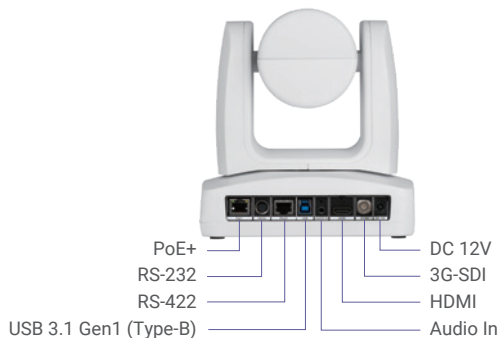

Back

©2023 AVer Information Europe B.V. All rights reserved.
All brand names and logos are trademarks of their respective companies.

Distributor/Dealer