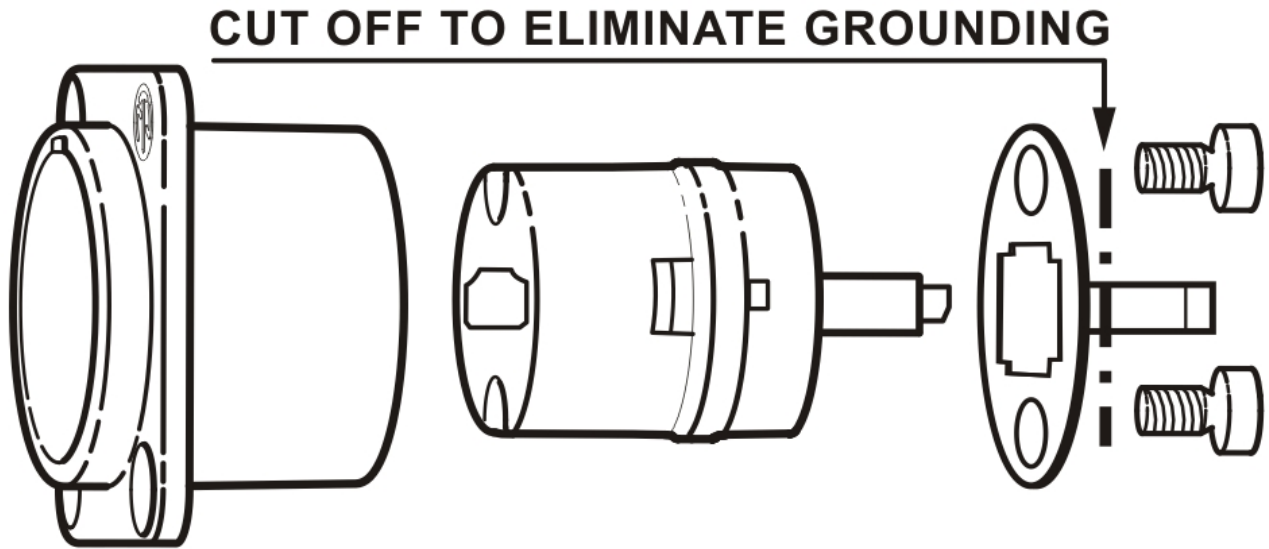

NAHDMI-W

HDMI feedthrough adapter, D-shape housing

Neutrik's HDMI solution for the transmission of any digital TV and PC video format including high-definition video (HDTV) can be integrated in networks very easy.

Features & Benefits

- To transmit any digital TV and PC video format including high-definition video (HDTV).
- IP65 ingress protection in mated condition with NKHDMI-* and SCDP-* sealing gasket
- Removable screen to chassis grounding
- HDMI feedthrough adapter with 19 pole HDMI receptacle at both ends
- Universally accepted standard D-shape housing
- Shielded system - high noise immunity and EMI protection due to continuous 360 degree shield

Removable screen to chassis grounding

Technical Information

Product	
Title	NAHDMI-W
Connection Type	Adapter
Gender	female

Mechanical	
Wiresize	
Locking device	Push-Pull
Mounting direction	Front or rear mounting (max 2 mm panel thickness)
Chassis shape	D
Lifetime	> 1000 mating cycles