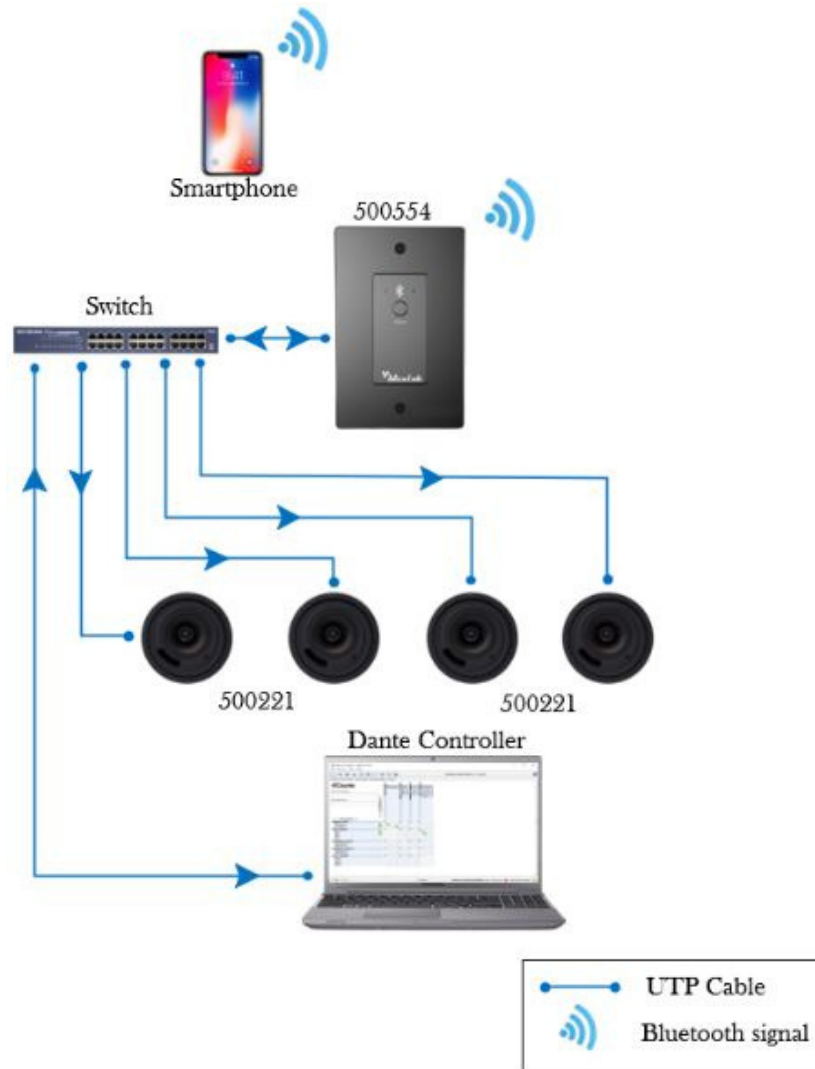

Specification

Bluetooth interface	Bluetooth 5.0, Stereo I/O
Bluetooth range	Typical range is 15 - 23 m (50 - 75 ft) max
Dante interface	RJ45 interface, stereo input/output
Frequency response	20Hz-20kHz
Sampling rate	48kHz 24bit
Floor noise	-90dB
Form Factor	1 Gang US
Power consumption	2W
THD	<0.005%
Operating temperature	0°C ~ +40°C
Operating humidity	5~95%
Dimensions (LxWxH)	123.5mm × 79mm × 35mm
Net Weight	156g
Warranty	2 years
Order Information	500554 Bluetooth Audio to Dante Interface (UPC: 627699005545)

Diagram

Bluetooth Audio to Dante Interface
500554

Follow us: [f](#) [t](#) [in](#) [v](#)

2321 Cohen | St-Laurent , H4R 2N7 | Québec, Canada Tel: 514-905-0588 | Fax:
514-905-0589 | Toll free: 1-877-689-5228 info@muxlab.com |
salesteam@muxlab.com | www.muxlab.com