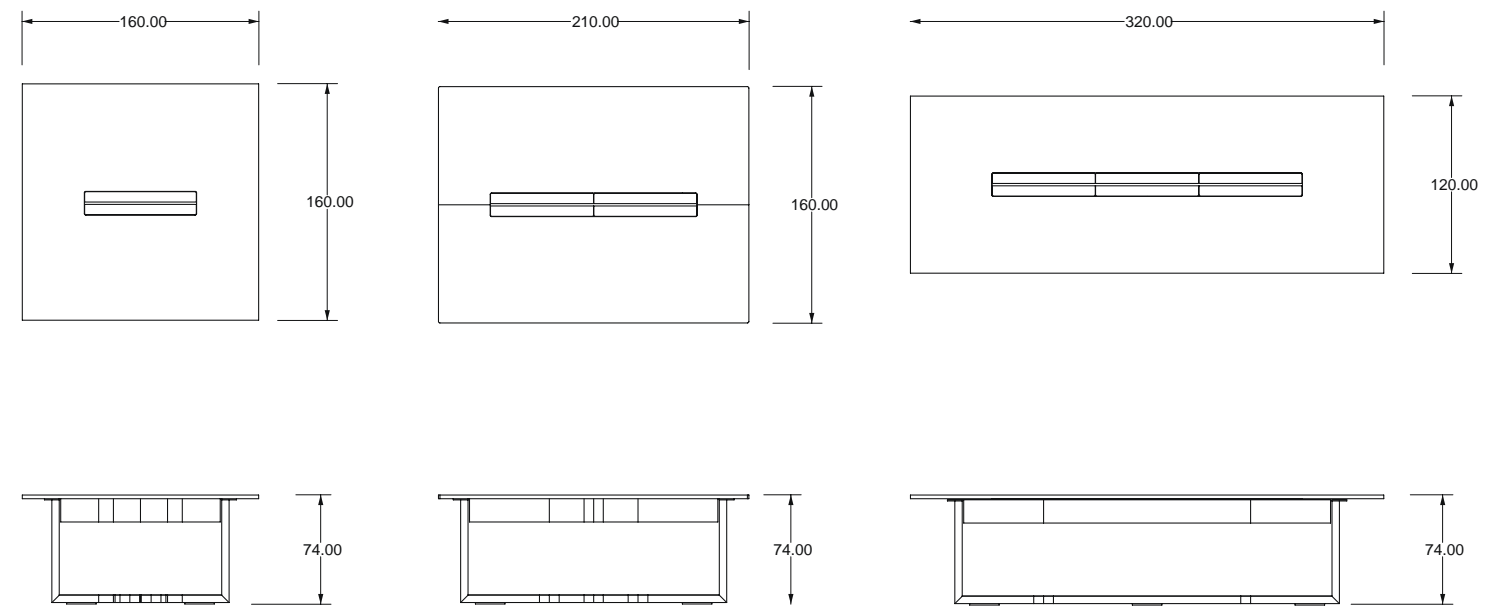

TD8

TD6

TD12

Easy assembly.