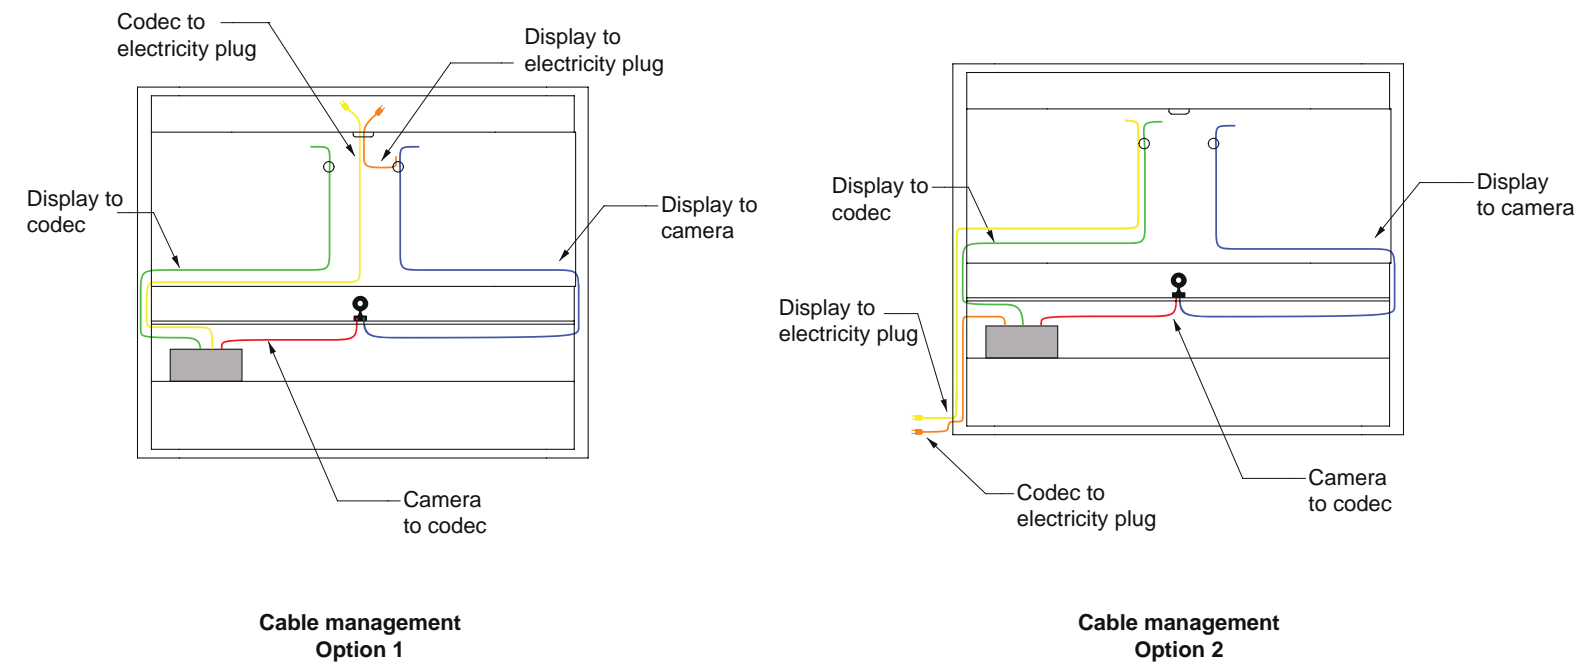

Inner cable management, technology integration and ergonomics have been the key focus of this product, providing you a clean and fully functional design without the classic wire mess.

VPD 1600 | VPD 2100 | VPD 2600