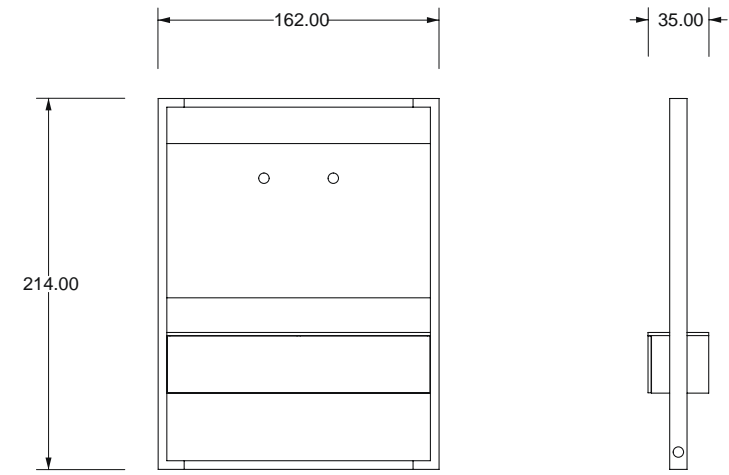

Video Panel