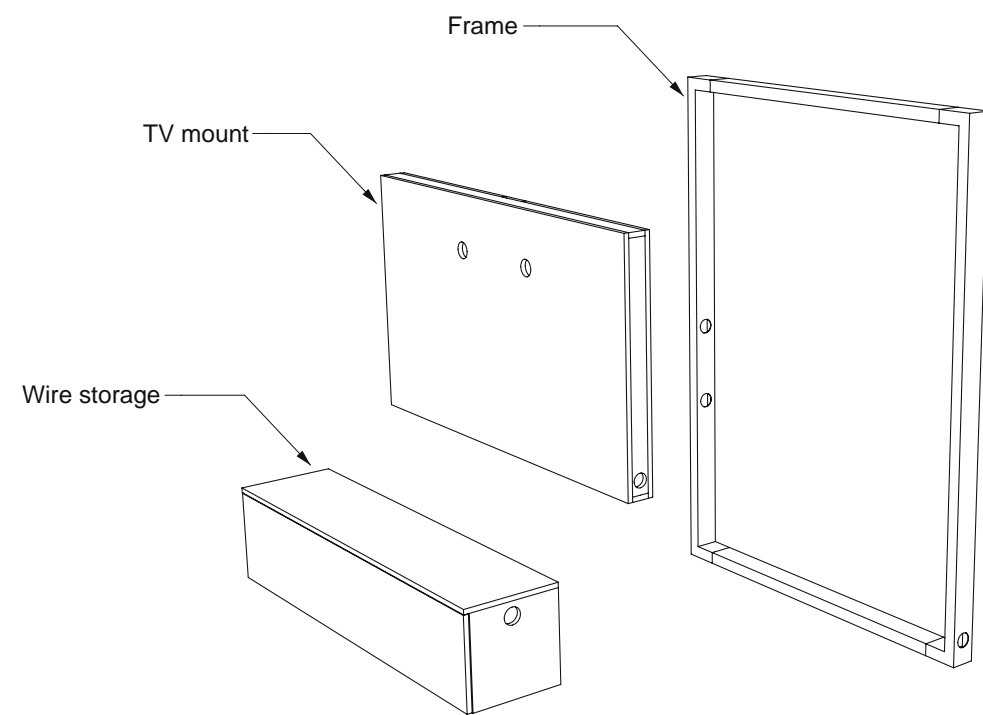

Easy assembly.

VPD 1600