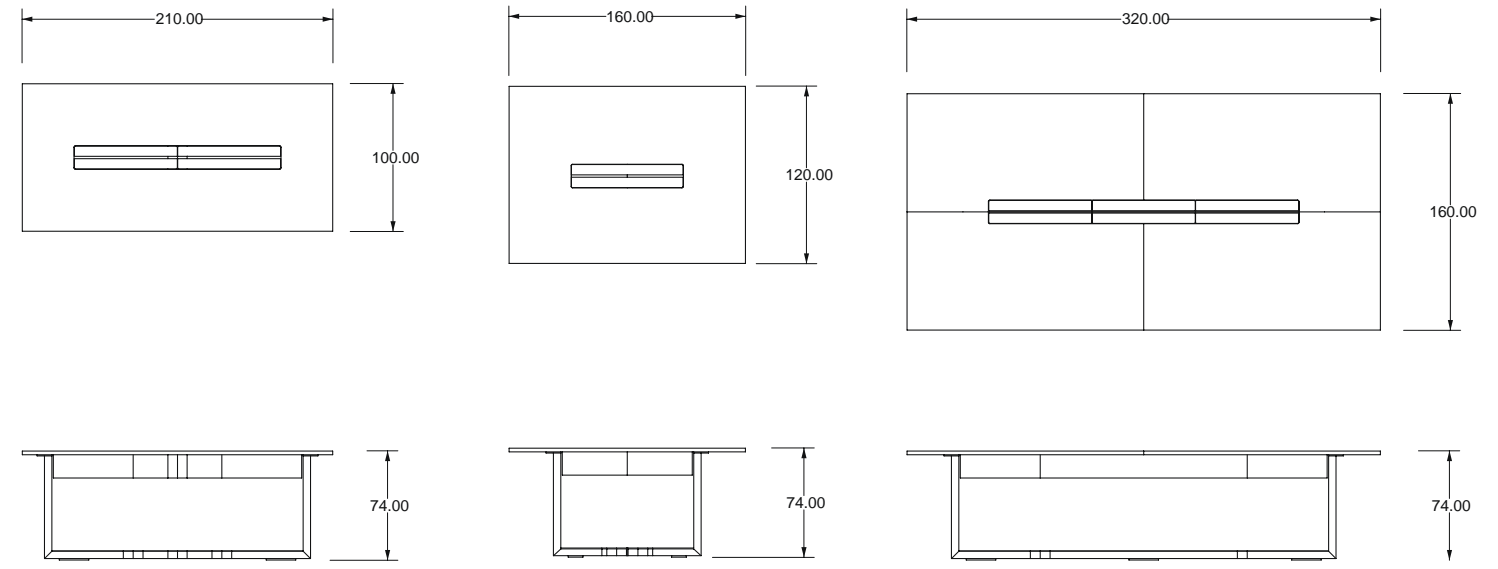

TD8

TD6

TD12