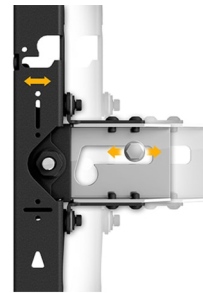

Chief TILD1X5SO1-M video wall display mount

Brand : Chief

Product code: TILD1X5SO1-M

Product name : TILD1X5SO1-M

Middle dvLED Wall Mount for Sony Crystal LED C and B-Series, 5 Displays Tall, Black

[Chief TILD1X5SO1-M video wall display mount:](#)

The modular system contains left, middle, and right structural components that can be ordered in 3, 4 and 5 high lengths to support the Sony Crystal LED C and B-Series. Mix and match a variety of components to create endless video wall configurations. Essential X,Y, and Z-axis adjustments allow perfect positioning and alignment for a flawless video wall.

Compatible with:

- Sony ZRD-C12A
- Sony ZRD-C15A
- Sony ZRD-B12A

Chief TILD1X5SO1-M. Type: Fixed, Product colour: Black. Maximum weight capacity: 11.3 kg, Mounting type: Wall. Depth (min): 10.5 cm, Depth (max): 12.3 cm. Quantity per pack: 1 pc(s)

*X-axis lateral shift

| Ergonomics | | Mounting | |
|---------------------------|---------|------------------------------|---------|
| Type * | Fixed | Mounting type * | Wall |
| Height adjustment | ✓ | Number of displays supported | 5 |
| Product colour * | Black | Weight & dimensions | |
| Adjustable depth | ✓ | Depth (min) | 10.5 cm |
| Mounting | | Depth (max) | 12.3 cm |
| Maximum weight capacity * | 11.3 kg | Packaging data | |
| | | Quantity per pack | 1 pc(s) |