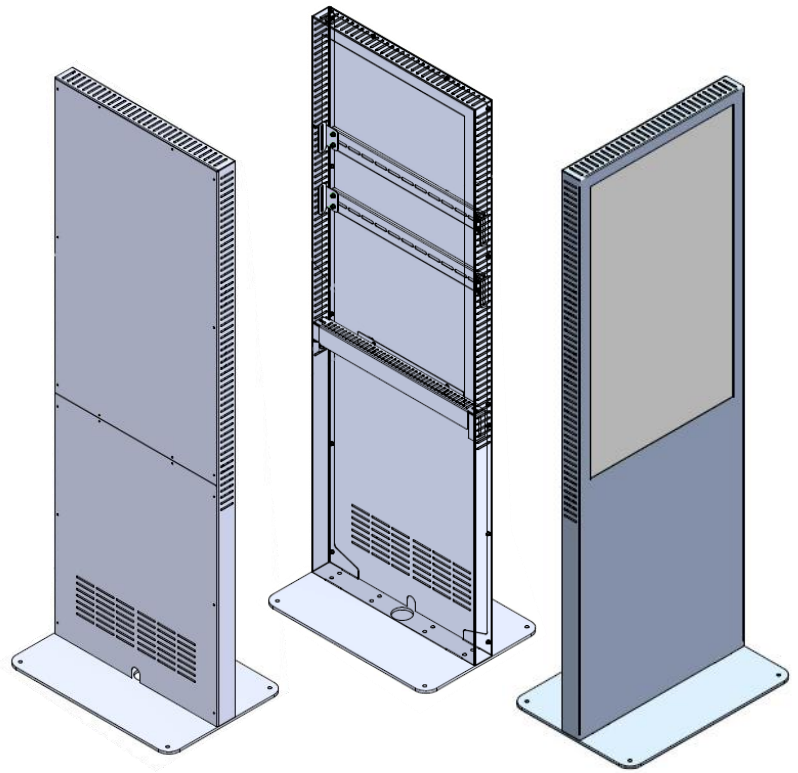

TOTEM SLIM 55
PROFESSIONAL DISPLAY SUPPORT

TOTEM SLIM is designed to offer a very thin and minimal structure.

It is perfect for digital signage solutions within hotel lobbies, corporate receptions or shops.

TOTEM SLIM can be black (RAL9005) or White (RAL9010)

TOTEM SLIM is available for screen 43", 50" and 55".

MODEL NAME

TOTEM SLIM 55

MAIN FEATURES

Min VESA: 200x200
Max VESA: 400x600

Screen dimension: 55"
Screen position: Portrait
Max screen weight: 50 Kg

Totem Dimension: 780x443,6x1950(H) mm

Colour:
Black RAL9005 or White RAL9016/9010

WARRANTY

5 years

COUNTRY OF ORIGIN

Made in Italy

ULTRA SLIM DESIGN