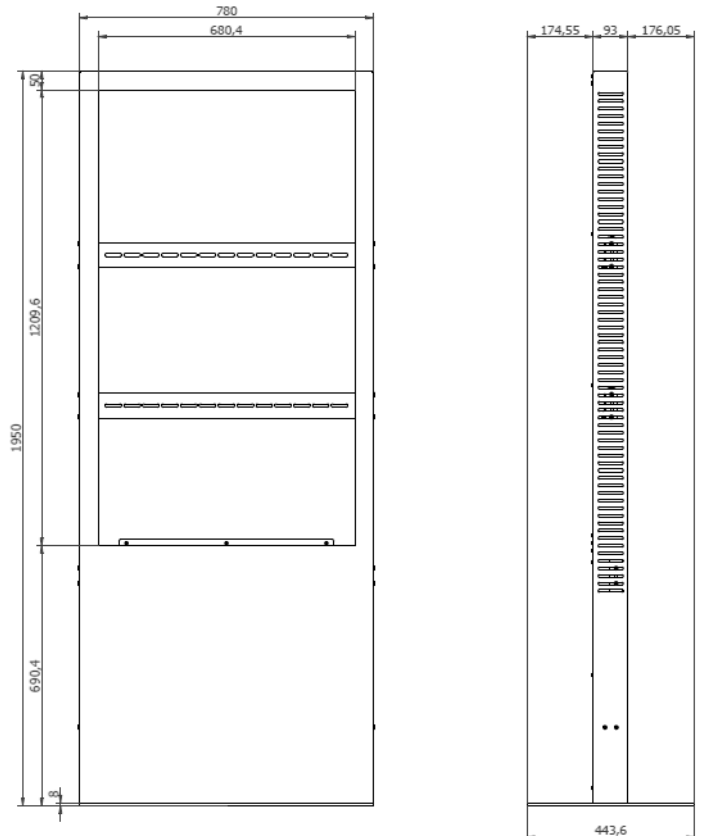

TOTEM SLIM can be black (RAL9005) or White (RAL9010)

TOTEM SLIM is available for screen 43", 50" and 55".

MODEL NAME

TOTEM SLIM 55

MAIN FEATURES

Min VESA: 200x200
Max VESA: 400x600

Screen dimension: 55"
Screen position: Portrait
Max screen weight: 50 Kg

Totem Dimension: 780x443,6x1950(H) mm

Colour:
Black RAL9005 or White RAL9016/9010

WARRANTY

5 years

COUNTRY OF ORIGIN

Made in Italy

ULTRA SLIM DESIGN