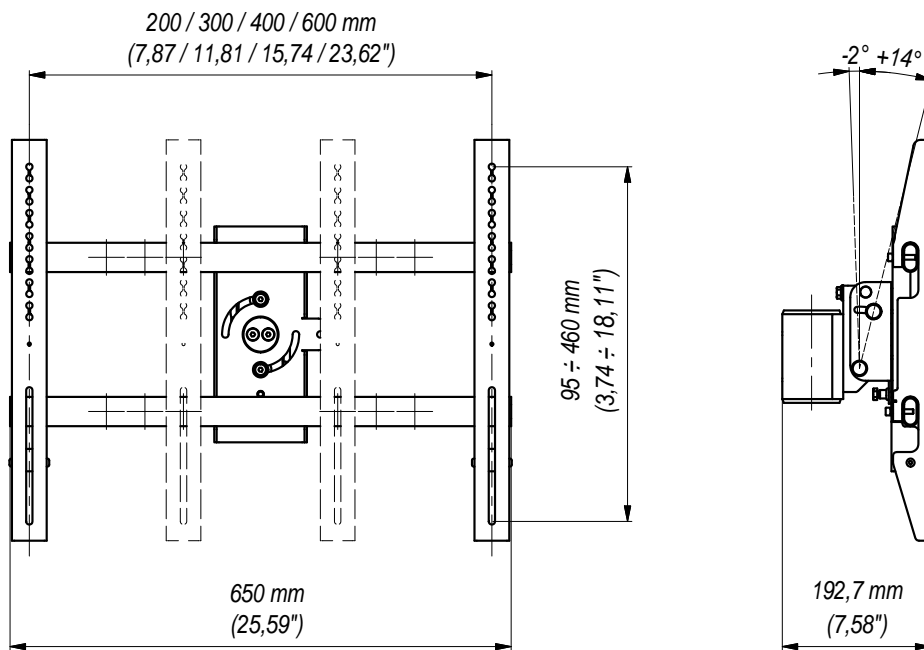

ACCESSORIES

Video Conferencing Camera Holder for 40"-55" displays

CH4

Colour	Packaging dimensions
black silver	550x250x150 mm

Video Conferencing Camera Holder for >55" displays

CH5

Colour	Packaging dimensions
silver	550x250x150 mm

Rotating adapter for TR1/TR3

RH1

Colour	Packaging dimensions
black grey	650x520x120 mm

RF1 (4 pcs) Rubber feet (4x)

Colour	Packaging dimensions
black	135x135x55 mm