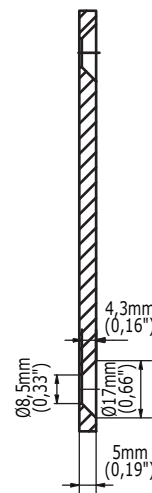

70"-95"

130 kg

## TECHNICAL SPECIFICATIONS

Product dimensions	W: 85 mm D: 5 mm H: 125 mm (W:3,34" D:0,19" H:4,92")
Product weight	2 kg (4,40 lb)
Max. distance from mounting surface	5 mm (0,19")
Min. distance from mounting surface	5 mm (0,19")

## TECHNICAL DRAWINGS

FRONT VIEW

SIDE VIEW

TOP VIEW

## LOGISTICS DATA

SAP INDEX	EAN CODE	COLOUR	PACKAGE DIMENSIONS	PACKAGE WEIGHT
WUSC-VWPOP95.adapter	5902841136700	BLACK	1100 x 130 x 90 mm 43,30 x 5,11 x 3,54"	35 kg 77,16 lb

HS Code (Harmonized System): 732690, HTS Code (Harmonized Tariff Schedule): 7326909890, Country of Origin: Poland