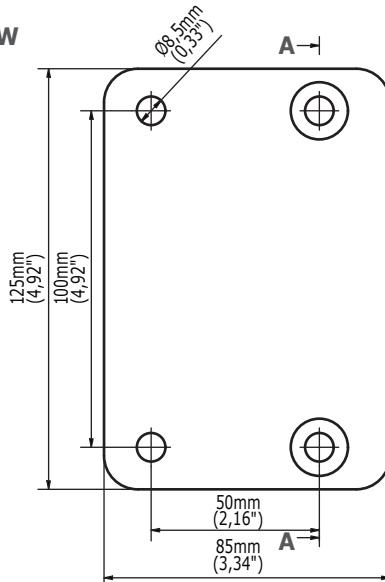

70"-95"

130 kg

## TECHNICAL SPECIFICATIONS

Product dimensions	W: 85 mm D: 5 mm H: 125 mm (W:3,34" D:0,19" H:4,92")
Product weight	2 kg (4,40 lb)
Max. distance from mounting surface	5 mm (0,19")
Min. distance from mounting surface	5 mm (0,19")

## TECHNICAL DRAWINGS

FRONT VIEW

SIDE VIEW

TOP VIEW

## LOGISTICS DATA

SAP INDEX	EAN CODE	COLOUR	PACKAGE DIMENSIONS	PACKAGE WEIGHT
WUSC-VWPOP95.adapter	5902841136700	BLACK	1100 x 130 x 90 mm 43,30 x 5,11 x 3,54"	35 kg 77,16 lb

HS Code (Harmonized System): 732690, HTS Code (Harmonized Tariff Schedule): 7326909890, Country of Origin: Poland