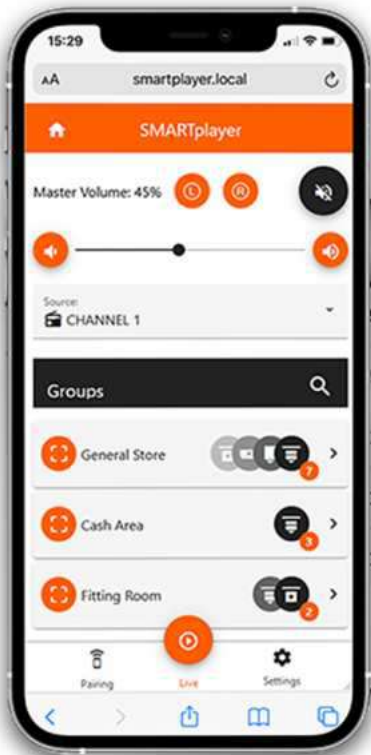

Zone 2

Easy to install

Adding a speaker or player is possible at any time, seamlessly and easily.

Zone 3

Flexibility

Any device (phone, tablet or computer) can be used as a dashboard to configure, manage and operate the OTARKIO concept.

The OTARKIO web application lets you control your audio system anytime, anywhere.

Whether you want to adjust volume, rename wireless speakers or assign them to individual zones, a few clicks are all it takes.

No matter how customized your installation, the WebApp gives you a simple overview of all speakers, zones and rooms.

Speakers can also be adjusted directly by remote control for ease of use.

Medium-high satellite speakers