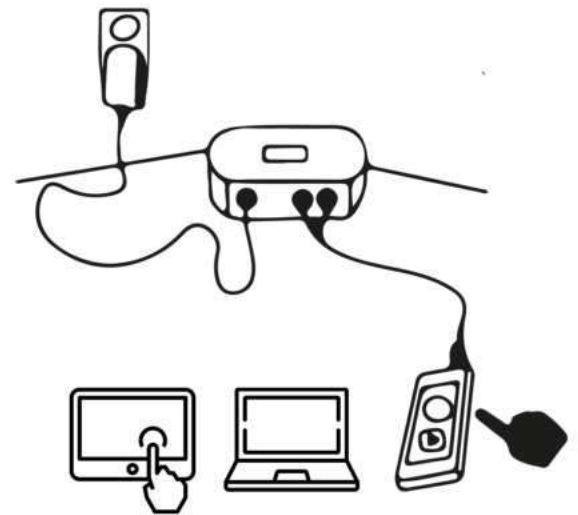

Two directly installed radio antennas for trouble-free music transmission, plus an improved range from 50 to 120 m depending on conditions.

Applications areas

*Boardrooms &
Conference Rooms*

*Hotels &
Resorts*