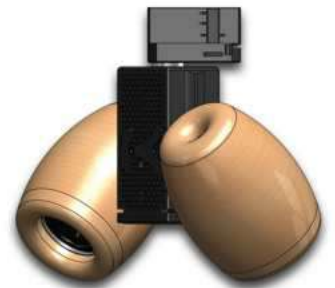

Economical and ecological

By choosing OTARKIO, Made in France, our system reduces not only installation costs, but also the energy footprint.

It's a solution that's both economical and environmentally friendly, in line with the sustainability values that are increasingly important to today's consumers.