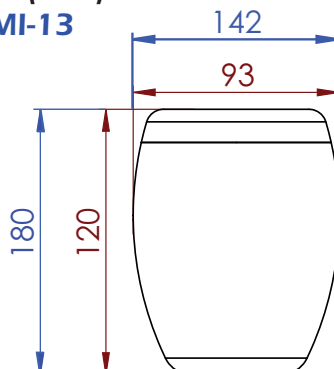

- And up to 4 satellite speakers :

MI-12 : HF 1 x 2" / 8 Ω Vented enclosure

- AES Power 10W / 20W Programme

OR

MI-13 : HF 1 x 3" / 8 Ω Vented enclosure

- AES Power 20W / 40W Programme

HO-RI-SR10

Delivered with MI-13
Universal Aluminium
Wall Mount

Dimensions (mm)

MI-12 / MI-13

Baltic birch wood or black/white finish polyurethane painting

PASCAL

Rigging for wall mounting with fast locking system

spacer for easy wall mounting

Wall mounting plate

MIB08P