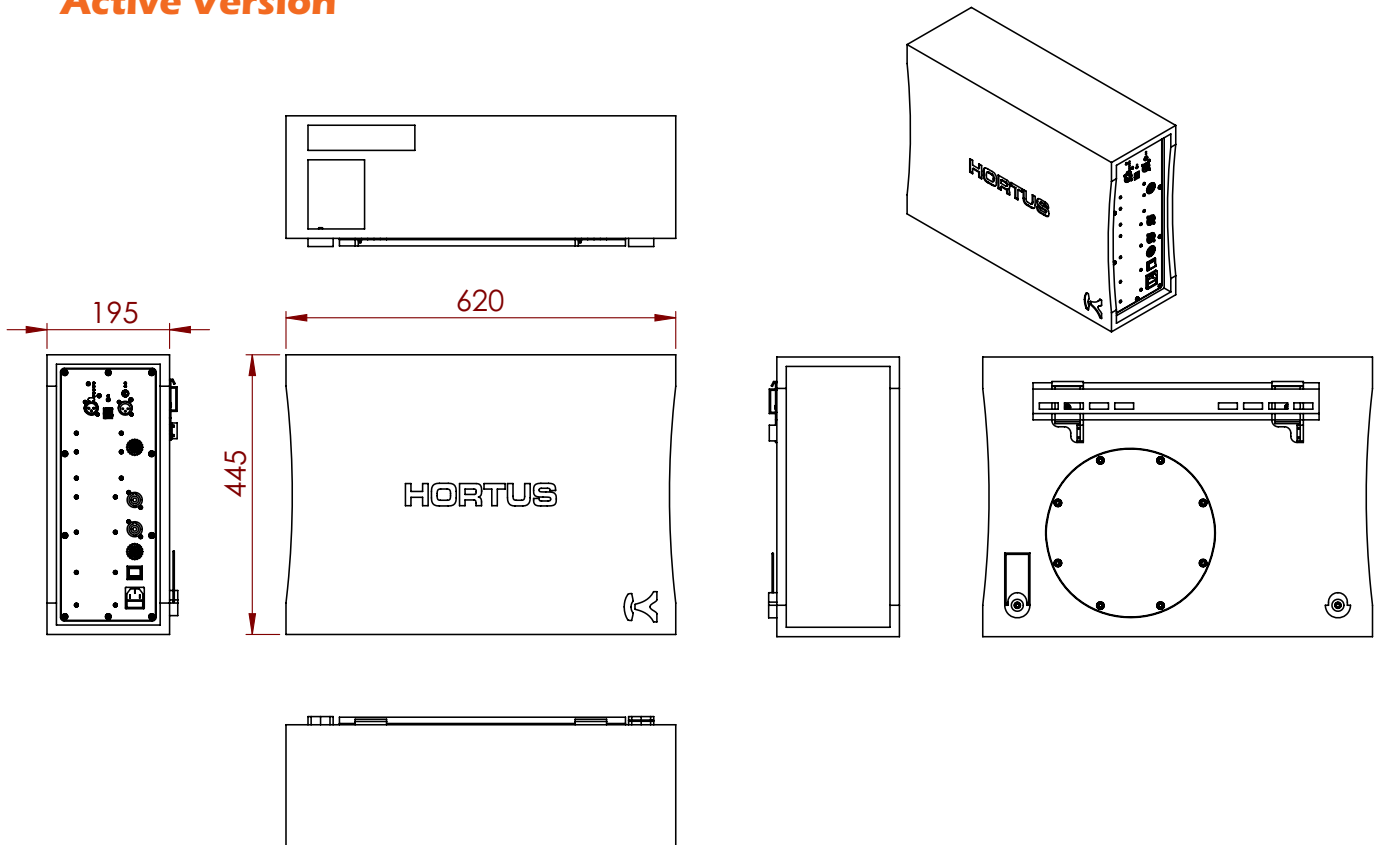

MIB08S

Active Version