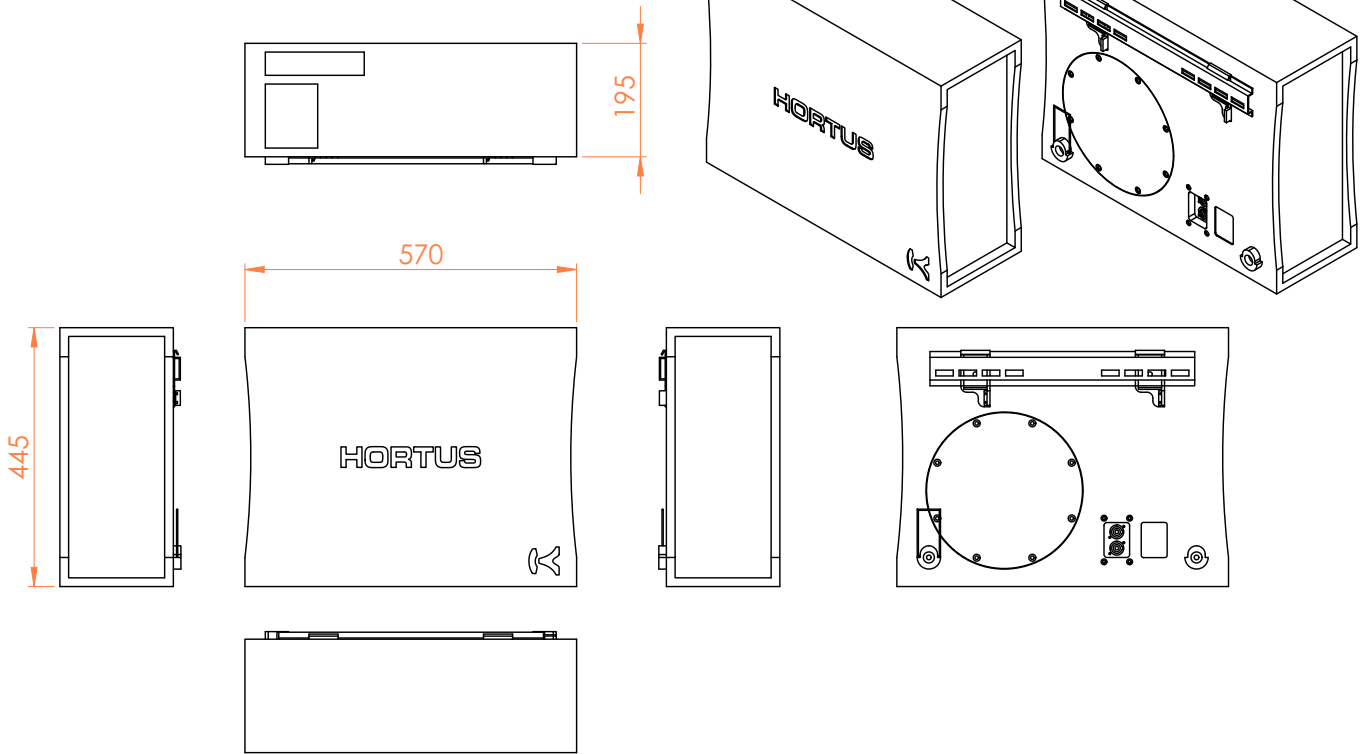

MIB08P

Passive Version