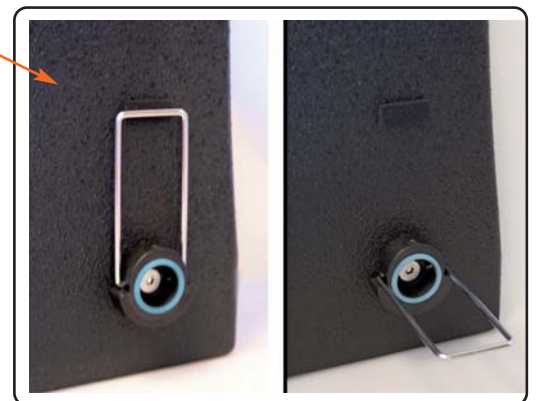

Dimensions (mm)

MI-12 / MI-13

Baltic birch wood or black/white finish polyurethane painting

PASCAL

Rigging for wall mounting with fast locking system

spacer for easy wall mounting

Wall mounting plate

MIB08P