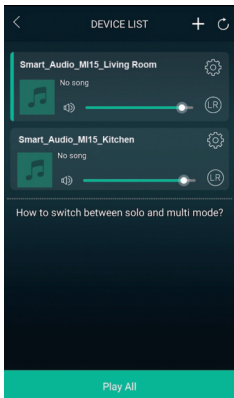

Supplied with 2 x HO-RI-SR10 black or white aluminium wall mount

WiFi **Bluetooth**

- Finnish birch plywood.
- Stereo coaxial speakers (30 + 30W).
- WIFI / Bluetooth technologies with remote control.
- Delivered in pairs (one active & one passive).

Frequency Range	70 - 20KHz
SPL (@1W/m)	88 dB
Woofer	5.25"
Tweeter	1" Silk Dome

Free smartphone and tablet applications such as "Muzo Player" or "iEAST Play"...

Thanks to WIFI & Bluetooth technologies, the MI15-WBA+P connected speaker allows you to listen to music from streaming platforms or web radios.

You can also access your phone's media library as well as your computer's library if it is connected to the same router or via the USB and AUX inputs on your phone.

Supplied with 5 metres audio cable and connectors for the connection between the active and passive speaker.