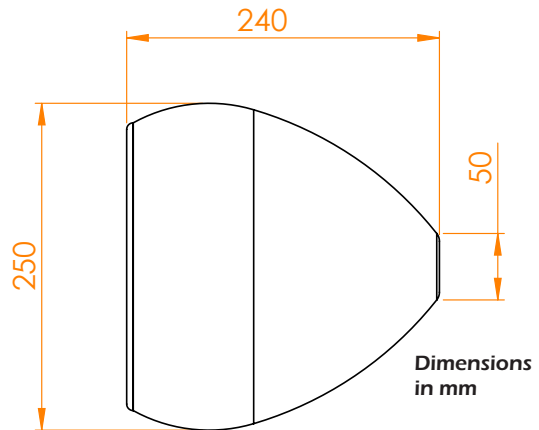

WiFi **Bluetooth**

- Finnish birch plywood.
- Stereo coaxial speakers (30 + 30W).
- WIFI / Bluetooth technologies with remote control.
- Delivered in pairs (one active & one passive).

Frequency Range	70 - 20KHz
SPL (@1W/m)	88 dB
Woofer	5.25"
Tweeter	1" Silk Dome

Free smartphone and tablet applications such as "Muzo Player" or "iEAST Play"...

Thanks to WIFI & Bluetooth technologies, the MI15-WBA+P connected speaker allows you to listen to music from streaming platforms or web radios.

You can also access your phone's media library as well as your computer's library if it is connected to the same router or via the USB and AUX inputs on your phone.

Supplied with 5 metres audio cable and connectors for the connection between the active and passive speaker.

1. Power connector
2. Passive speaker output
3. Infrared receiver and LED status indicator

Supplied with external transformer 110V - 240V