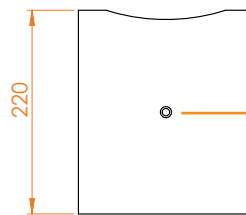

### Q5 Multipurpose Speaker / Mini Monitor

- Power: 100 W AES / 200 W Program
- Bandwidth (-6dB): 70 Hz to 18 KHz
- Sensitivity @ 1W/1m: 90.8 dB
- Directivity: 120°H x 120°V Conical
- 5" Full-Range Bass-Reflex loaded vented speaker
- Connections: Phoenix
- Birch Finland 12 mm plywood
- Varnished plywood or polyurethane paint
- Dimensions: H174 x D220 x W189 mm, 4.2 Kg
- Option: Aluminium wall bracket HO-RI-SR10

#### Multipurpose Speaker / Mini Monitor

- AES power: 120 W / 240 W Program
- Sensitivity @ 1W/1m: 86.7 dB
- Directivity: 120°H x 120°V Conical
- 5.5" - 8 Ω Bass-Reflex loaded vented speaker
- HF: 1 x 1" - 8 Ω Neodymium Tweeter
- Connections: Phoenix
- Birch Finland 12 mm Plywood
- Varnished plywood or polyurethane paint
- Dimensions: H174 x P220 x W189 mm, 3.5 Kg
- Rigging: 2 x M6 (top and bottom) +  
2 x M6 (rear side for HO-RI-SR10 wall bracket)