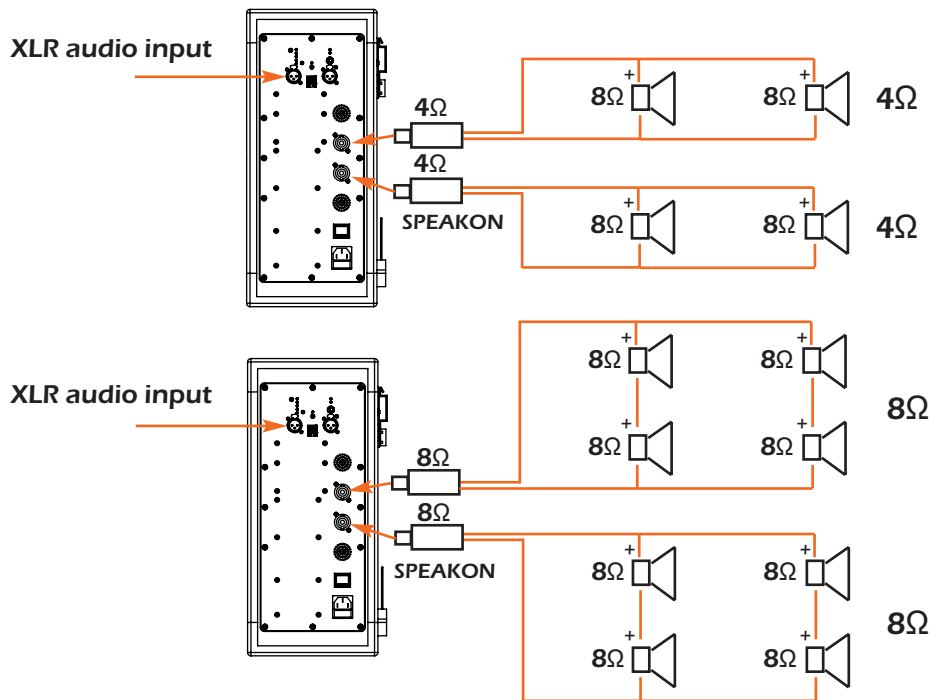

#### Multipurpose Speaker / Mini Monitor

- AES power: 120 W / 240 W Program
- Sensitivity @ 1W/1m: 86.7 dB
- Directivity: 120°H x 120°V Conical
- 5.5" - 8 Ω Bass-Reflex loaded vented speaker
- HF: 1 x 1" - 8 Ω Neodymium Tweeter
- Connections: Phoenix
- Birch Finland 12 mm Plywood
- Varnished plywood or polyurethane paint
- Dimensions: H174 x P220 x W189 mm, 3.5 Kg
- Rigging: 2 x M6 (top and bottom) +  
2 x M6 (rear side for HO-RI-SR10 wall bracket)

Grill and acoustic fabric on the front.

**HO-RI-SR10**  
(white or black)  
Aluminium wall bracket  
optional.

PASCAL

**MIB-8 : Subwoofer, 8" speaker**  
 - AES power: 280 W / 560 W Program

- **Passive or active version** with integrated DSP in the subwoofer
- Inputs: 2 x XLR; Amplified outputs 2 x Speakon
- And up to 16 satellites

Finnish birch plywood / Finish  
 black or white polyurethane paint

Hanging system  
 with quick lock

Spacer for easy  
 wall mounting

Wall mounting plate

## Configuration examples

The Q5 speakers in combination with the MIB-8 subwoofer combine power and discretion.

They fit perfectly in a café, a lounge, a restaurant or a shop.

Other available satellite speakers from the Mirage Series.