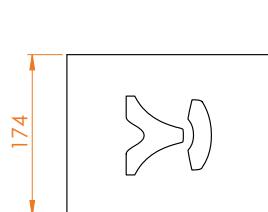

Q5 Multipurpose Speaker / Mini Monitor

- Power: 100 W AES / 200 W Program
- Bandwidth (-6dB): 70 Hz to 18 KHz
- Sensitivity @ 1W/1m: 90.8 dB
- Directivity: 120°H x 120°V Conical
- 5" Full-Range Bass-Reflex loaded vented speaker
- Connections: Phoenix
- Birch Finland 12 mm plywood
- Varnished plywood or polyurethane paint
- Dimensions: H174 x D220 x W189 mm, 4.2 Kg
- Option: Aluminium wall bracket HO-RI-SR10

2 x M6 (top and bottom)
+
2 x M6 (rear panel for SR10 Wall Bracket)