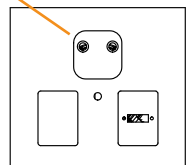

Q5 Multipurpose Speaker / Mini Monitor

- Power: 100 W AES / 200 W Program
- Bandwidth (-6dB): 70 Hz to 18 KHz
- Sensitivity @ 1W/1m: 90.8 dB
- Directivity: 120°H x 120°V Conical
- 5" Full-Range Bass-Reflex loaded vented speaker
- Connections: Phoenix
- Birch Finland 12 mm plywood
- Varnished plywood or polyurethane paint
- Dimensions: H174 x D220 x W189 mm, 4.2 Kg
- Option: Aluminium wall bracket HO-RI-SR10

2 x M6 (top and bottom)
+
2 x M6 (rear panel for SR10 Wall Bracket)