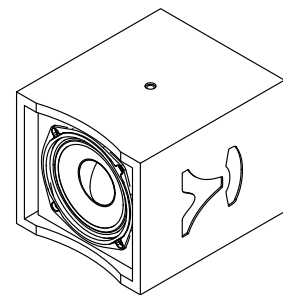

### Q5 Multipurpose Speaker / Mini Monitor

- Power: 100 W AES / 200 W Program
- Bandwidth (-6dB): 70 Hz to 18 KHz
- Sensitivity @ 1W/1m: 90.8 dB
- Directivity: 120°H x 120°V Conical
- 5" Full-Range Bass-Reflex loaded vented speaker
- Connections: Phoenix
- Birch Finland 12 mm plywood
- Varnished plywood or polyurethane paint
- Dimensions: H174 x D220 x W189 mm, 4.2 Kg
- Option: Aluminium wall bracket HO-RI-SR10

2 x M6 (top and bottom)  
+  
2 x M6 (rear panel for SR10 Wall Bracket)

Varnished plywood or  
black / white polyurethane paint.

#### Multipurpose Speaker / Mini Monitor

- AES power: 120 W / 240 W Program
- Sensitivity @ 1W/1m: 86.7 dB
- Directivity: 120°H x 120°V Conical
- 5.5" - 8 Ω Bass-Reflex loaded vented speaker
- HF: 1 x 1" - 8 Ω Neodymium Tweeter
- Connections: Phoenix
- Birch Finland 12 mm Plywood
- Varnished plywood or polyurethane paint
- Dimensions: H174 x P220 x W189 mm, 3.5 Kg
- Rigging: 2 x M6 (top and bottom) +  
2 x M6 (rear side for HO-RI-SR10 wall bracket)