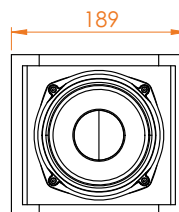

Q5 Multipurpose Speaker / Mini Monitor

- Power: 100 W AES / 200 W Program
- Bandwidth (-6dB): 70 Hz to 18 KHz
- Sensitivity @ 1W/1m: 90.8 dB
- Directivity: 120°H x 120°V Conical
- 5" Full-Range Bass-Reflex loaded vented speaker
- Connections: Phoenix
- Birch Finland 12 mm plywood
- Varnished plywood or polyurethane paint
- Dimensions: H174 x D220 x W189 mm, 4.2 Kg
- Option: Aluminium wall bracket HO-RI-SR10

2 x M6 (top and bottom)
+
2 x M6 (rear panel for SR10 Wall Bracket)