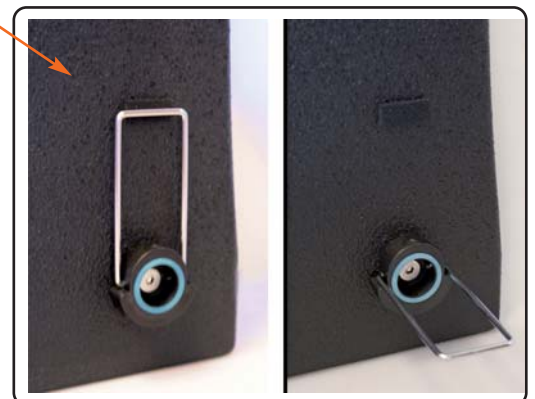

Grill and acoustic fabric on the front.

**HO-RI-SR10**  
(white or black)  
Aluminium wall bracket  
optional.

PASCAL

**MIB-8 : Subwoofer, 8" speaker**  
 - AES power: 280 W / 560 W Program

- **Passive or active version** with integrated DSP in the subwoofer
- Inputs: 2 x XLR; Amplified outputs 2 x Speakon
- And up to 16 satellites

Finnish birch plywood / Finish  
 black or white polyurethane paint

Hanging system  
 with quick lock

Spacer for easy  
 wall mounting

Wall mounting plate