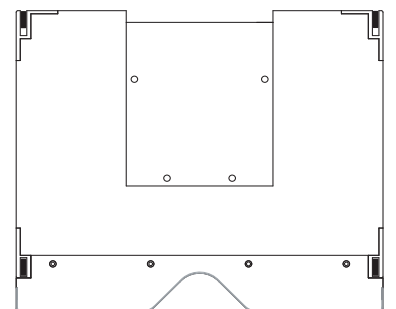

Designed & Made in FRANCE By HORTUS AUDIO
Tel: +33 4 67 27 43 05 - Fax: +33 4 67 27 85 64

www.hortusaudio.eu - contact@hortusaudio.eu - export@hortusaudio.eu