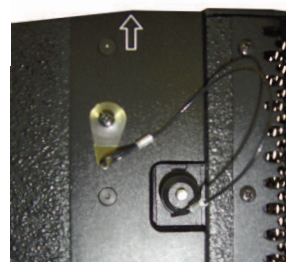

Dimensions :

Retractable rigging with spring