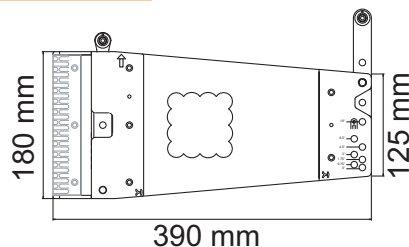

Dimensions :

Retractable rigging with spring