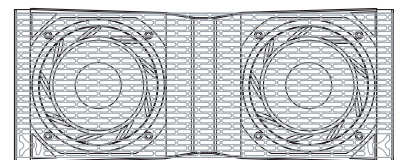

Dimensions :

Retractable rigging with spring