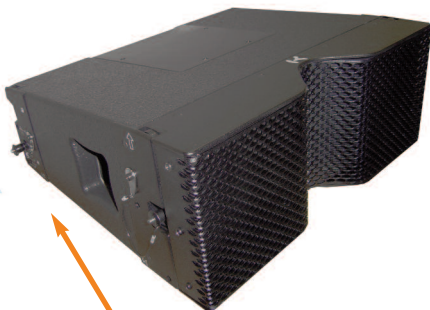

## LEVIATHAN LVT-6

Adjustment system with angular step

- Frequency Response (a) 120 - 18kHz + 3dB
- Usable Range @-6dB (a) 90 - 20kHz
- Sensitivity 1 W @ 1 m (b) 110 dB SPL Nominal
- Nominal Peak SPL @ 1 m (b) 123 dB Peak
- Dispersion @ 100° Horizontal x 0-10° vertical
- Crossover Frequency 5 kHz
- Nominal Impedance LF-MF : 16 Ohms - HF : 16 Ohms
- Program Power LF-MF : 400 W AES - HF : 80 W AES
- Power Peak LF-MF : 1000 W AES - HF : 160 W AES

### PRODUCT FEATURES :

- Components : LF-MF : 2 x 6,5 (16 cm) voice coil 2"
- 16 Ohms Neodymium. HF: 1 x 1.4" Voice coil,
- 1.4" Throat Ferrite 16 Ohms Driver.
- Height x Width x Depth : 180 x 450 x 390 mm (7.1" x 17.7" x 15.4")
- Weight Net : 16 kg / 35.31 lbs
- Connectors 2 x Speakon NL 4MP Neutrik
- Construction Finish Birch Finland of highly resistant structural.
- Polyurethane water based black coating. Available in white
- Fittings : Handles 2 handles (1 side left & 1 side right)
- Front Perforated Dark Black Alu Grill
- Rigging Integral 4 points flying system.
- Intercabinet angle adjustments from 0° to 10° in clip steps.

### SYSTEM OPERATION :

- Sub-Bass LEVIATHAN LVT-15 extends system Low frequency response down to 50Hz & HORTUS GRANIT MP 218 extends system Sub-Bass frequency response down to 30 Hz.
- Speaker Cabling 1- / 1+ : HF ; - 2- / 2+ : LF-MF (IN/OUT)
- Electronic Controller The HORTUS HSL 48 presets are precisely matched to the LEVIATHAN Series cabinets and include sophisticated protection algorithms.