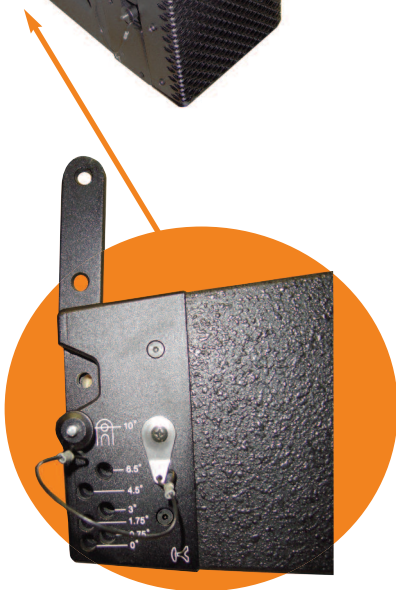

## LEVIATHAN LVT-6

Adjustment system with angular step

- Frequency Response (a) 120 - 18kHz + 3dB
- Usable Range @-6dB (a) 90 - 20kHz
- Sensitivity 1 W @ 1 m (b) 110 dB SPL Nominal
- Nominal Peak SPL @ 1 m (b) 123 dB Peak
- Dispersion @ 100° Horizontal x 0-10° vertical
- Crossover Frequency 5 kHz
- Nominal Impedance LF-MF : 16 Ohms - HF : 16 Ohms
- Program Power LF-MF : 400 W AES - HF : 80 W AES
- Power Peak LF-MF : 1000 W AES - HF : 160 W AES

### PRODUCT FEATURES :

- Components : LF-MF : 2 x 6,5 (16 cm) voice coil 2"
- 16 Ohms Neodymium. HF: 1 x 1.4" Voice coil,
- 1.4" Throat Ferrite 16 Ohms Driver.
- Height x Width x Depth : 180 x 450 x 390 mm (7.1" x 17.7" x 15.4")
- Weight Net : 16 kg / 35.31 lbs
- Connectors 2 x Speakon NL 4MP Neutrik
- Construction Finish Birch Finland of highly resistant structural.
- Polyurethane water based black coating. Available in white
- Fittings : Handles 2 handles (1 side left & 1 side right)
- Front Perforated Dark Black Alu Grill
- Rigging Integral 4 points flying system.
- Intercabinet angle adjustments from 0° to 10° in clip steps.

### SYSTEM OPERATION :

- Sub-Bass LEVIATHAN LVT-15 extends system Low frequency response down to 50Hz & HORTUS GRANIT MP 218 extends system Sub-Bass frequency response down to 30 Hz.
- Speaker Cabling 1- / 1+ : HF ; - 2- / 2+ : LF-MF (IN/OUT)
- Electronic Controller The HORTUS HSL 48 presets are precisely matched to the LEVIATHAN Series cabinets and include sophisticated protection algorithms.