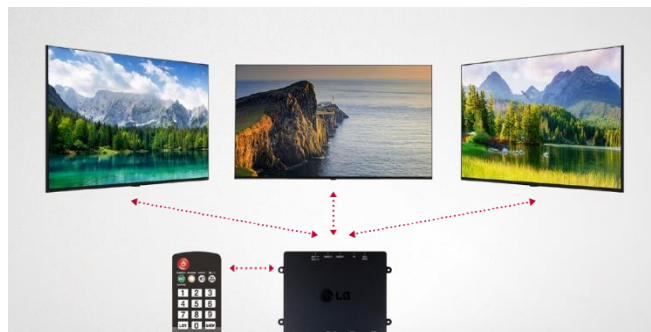

IR Out

Using the interactive set-top box, LG Commercial TVs can be controlled with a single remote control.

* This feature may have a restriction depending on the TV models.