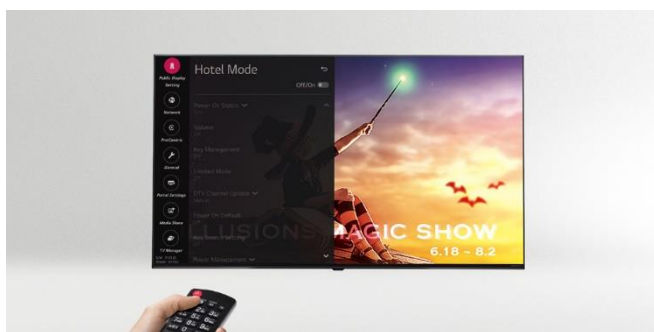

Hotel Mode (Public Display Mode)

From channel selection to volume level, you can control the TV settings in business areas. It also enables you to restore default settings, as required, on the TVs.