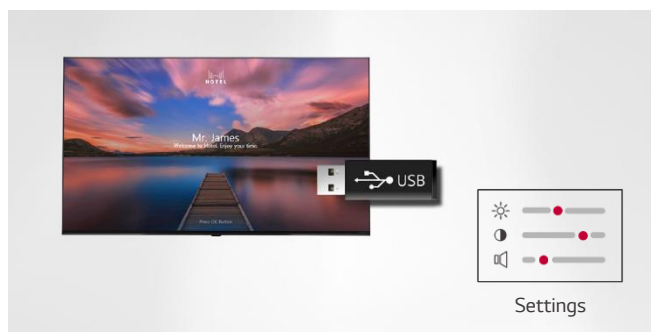

USB Cloning

USB data cloning makes managing multiple displays more efficient for optimal operation. Instead of setting up each display one by one, data can be copied to a USB for one display and can be sent to the other displays through a USB plug-in.

* All images are for illustrative purposes only.