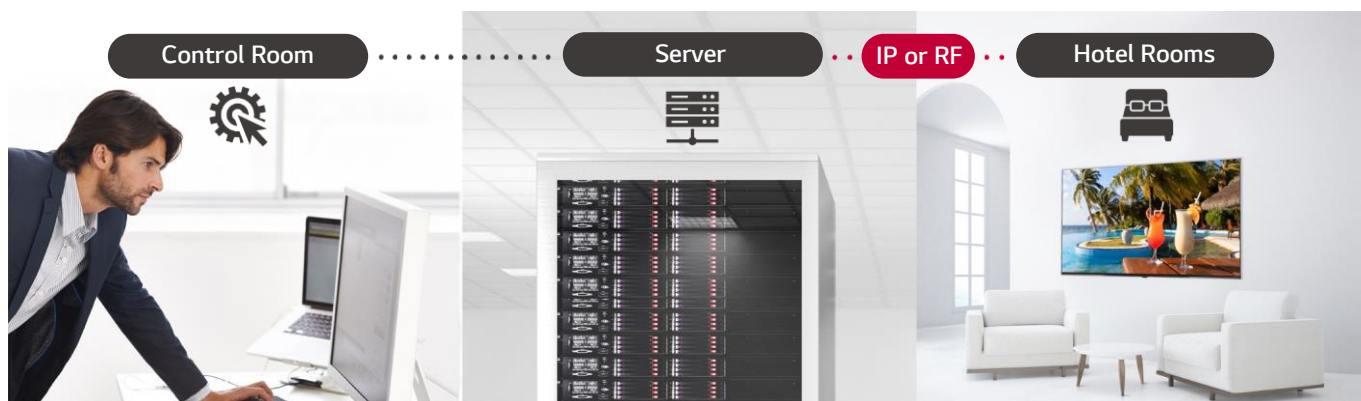

UR767H (EU)

Design	Stand Type	No Stand For Accessory : 1 Pole (65" : Fixed, 55"/50" : Swivel), Floor Stand (65"/55")
Display	Inch	65" / 55" / 50"
	Resolution	3,840 × 2,160 (UHD)
Solution	Pro:Centric (Smart, Cloud, Direct, V, Server), Quick Menu	

Real 4K Made by Pure Colors

NanoCell TV delivers a broad spectrum of colors and lifelike accuracy with advanced NanoCell technology, making LG Hotel TV nearly unimpared. Discover brilliant and clear visual experience with the Real 4K that NanoCell TV delivers.

Nano Bezel Adds Sophisticated Ambiance

With its minimal Nano Bezel, NanoCell is designed to blend into any interior and delivers an immersive and delicate viewing experience.

Pro:Centric Direct

The hotel content management solution Pro:Centric Direct offers easy and simple editing tools, making it easy to perform service and IP network-based remote management with a single click. The Pro:Centric Direct solution enables users to edit their interface easily by providing customized interface and efficiently manages all TVs in the room. The latest PCD version provides IoT-based in-room control. These IoT will be your starting point to prepare for the hotel rooms of next generation through artificial intelligence.