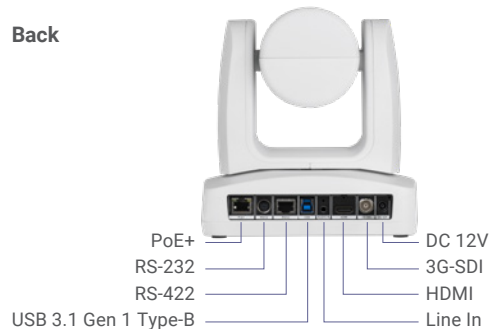

Product Specifications

Part no. 61S3320000AC
EAN code 4719552127566