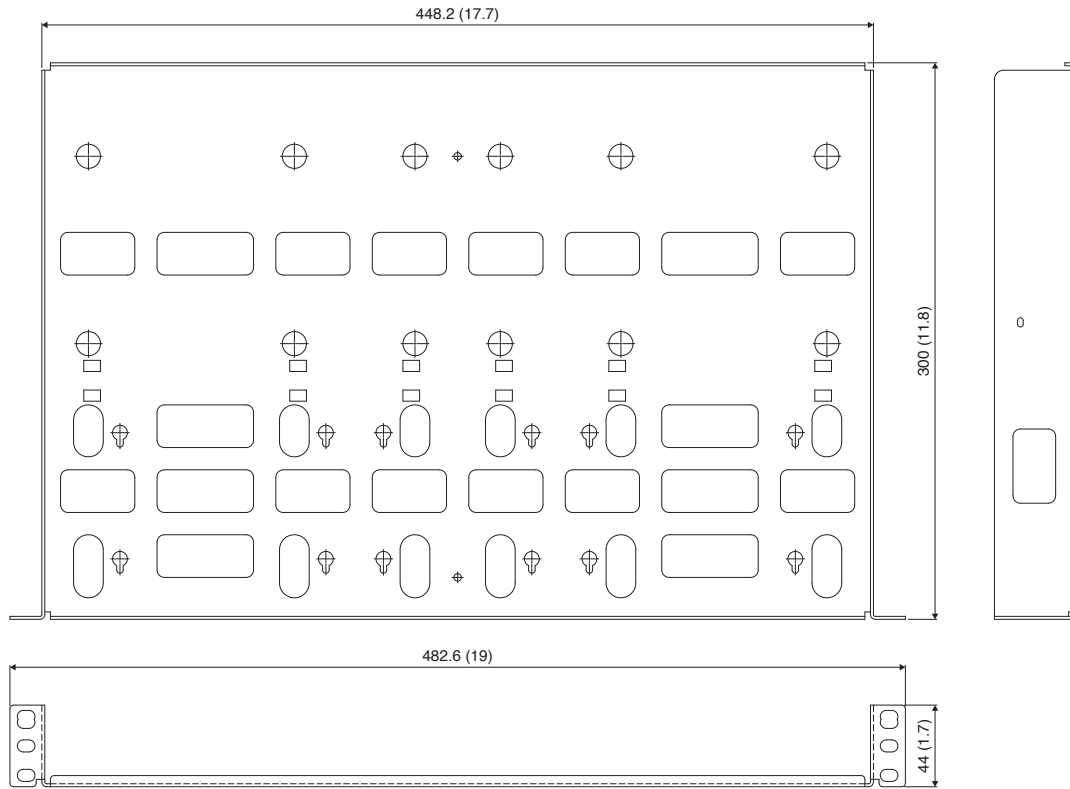

## Overview

---

The RK-SWR is a rack mount accessory for L2 switch SWR-2100P series.

## Features

---

- Up to two SWR2100P series can be installed.

## Dimensions

Unit: mm (inch)

Please use a rack with a rack mount angle of 452 mm (17.80 inch) or more.

\*All information subject to change without notice.

\*All trademarks and registered trademarks are property of their respective owners.