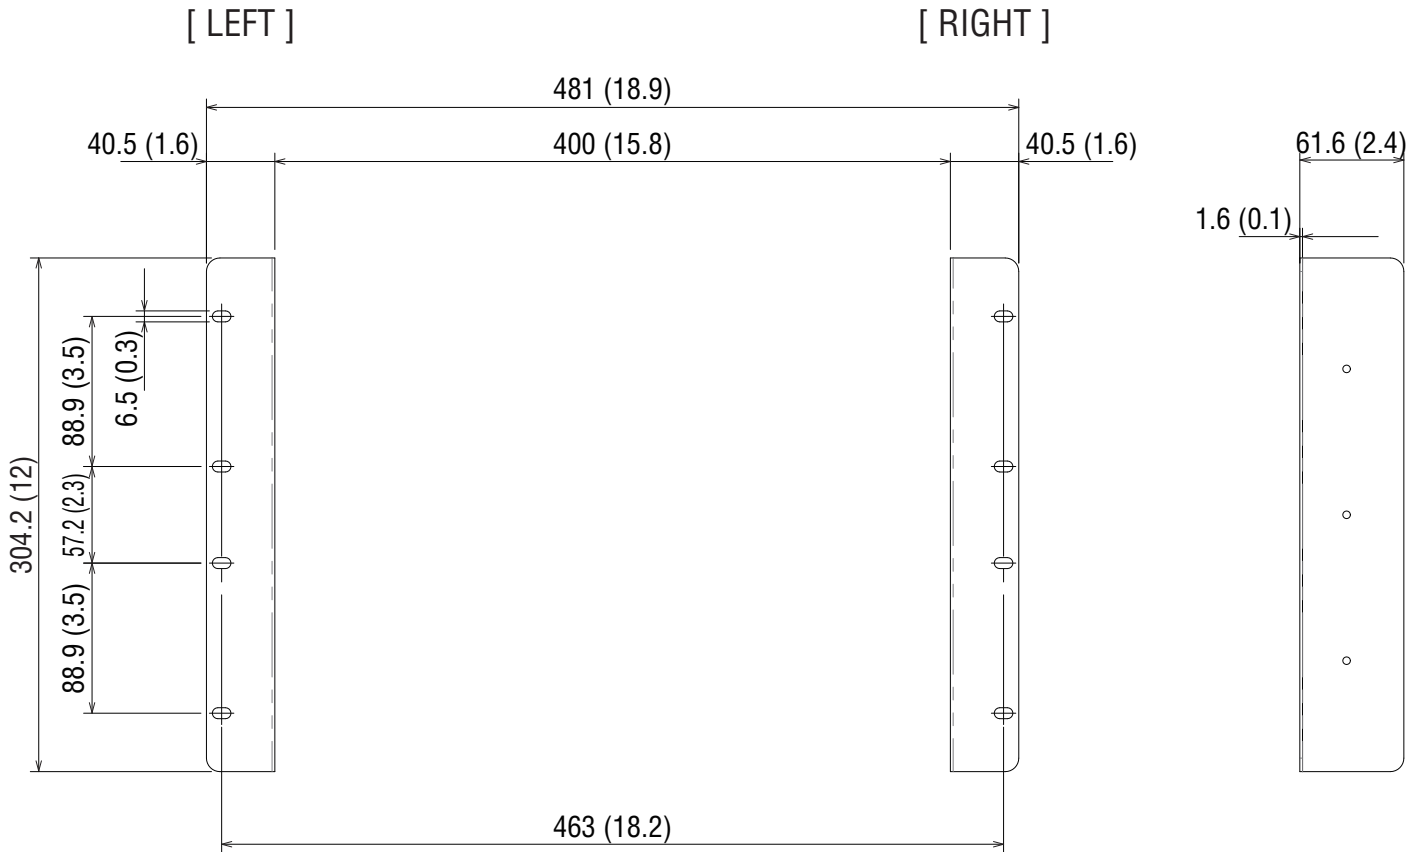

Overview

The RK-EMX7 is Rack mount Kit for EMX7 and EMX5.

Features

- Included items: Rack mount hardware (2pcs)
- Dimensions: 40.5mm x 61.6mm x 304.2mm (1.6" x 2.4" x 12")

Dimensions

Unit: mm (inch)

*All information subject to change without notice.