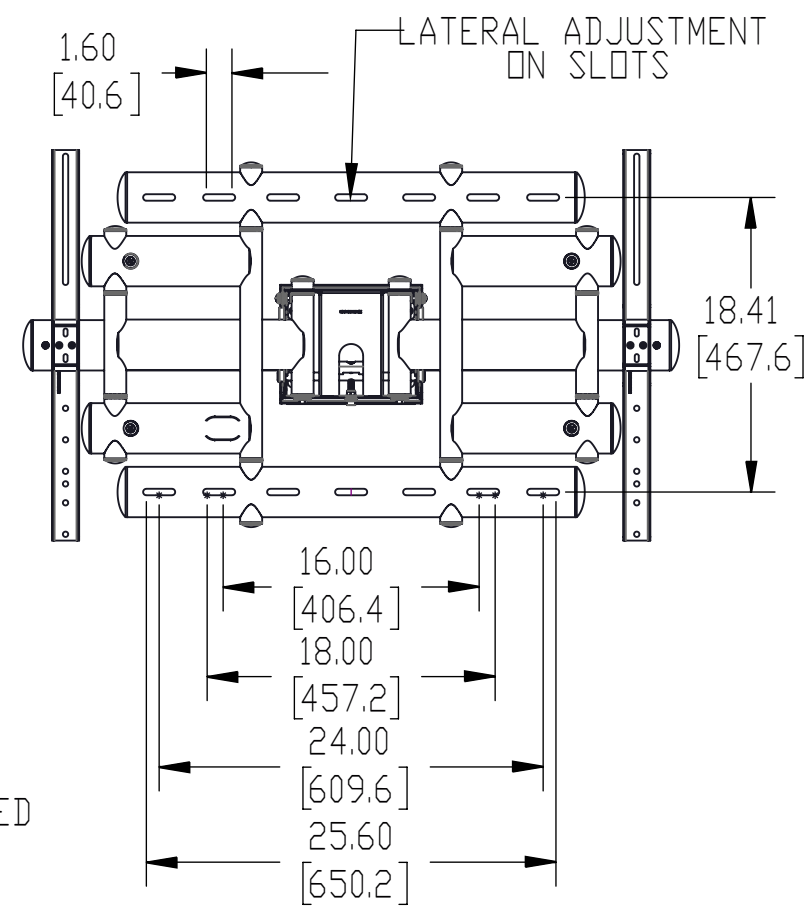

DETAIL A  
SCALE 1 : 5

MIN VESA 300X200  
MAX VESA 900X600

90 DEGREE DIRECTIONAL  
ROTATION  
ADAPTER STOPPER

LATERAL ADJUSTMENT  
VIA MOUNTING BRACKETS

24.52  
[622.9]  
FULLY EXTENDED

TILT ADJUSTMENT  
OF +/- 4°