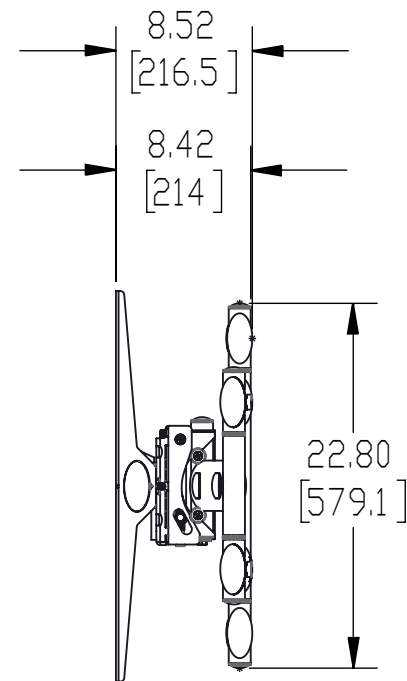

DETAIL A  
SCALE 1 : 5

MIN VESA 300X200  
MAX VESA 900X600

90 DEGREE DIRECTIONAL  
ROTATION  
ADAPTER STOPPER

LATERAL ADJUSTMENT  
VIA MOUNTING BRACKETS

24.52  
[622.9]  
FULLY EXTENDED

TILT ADJUSTMENT  
OF +/- 4°