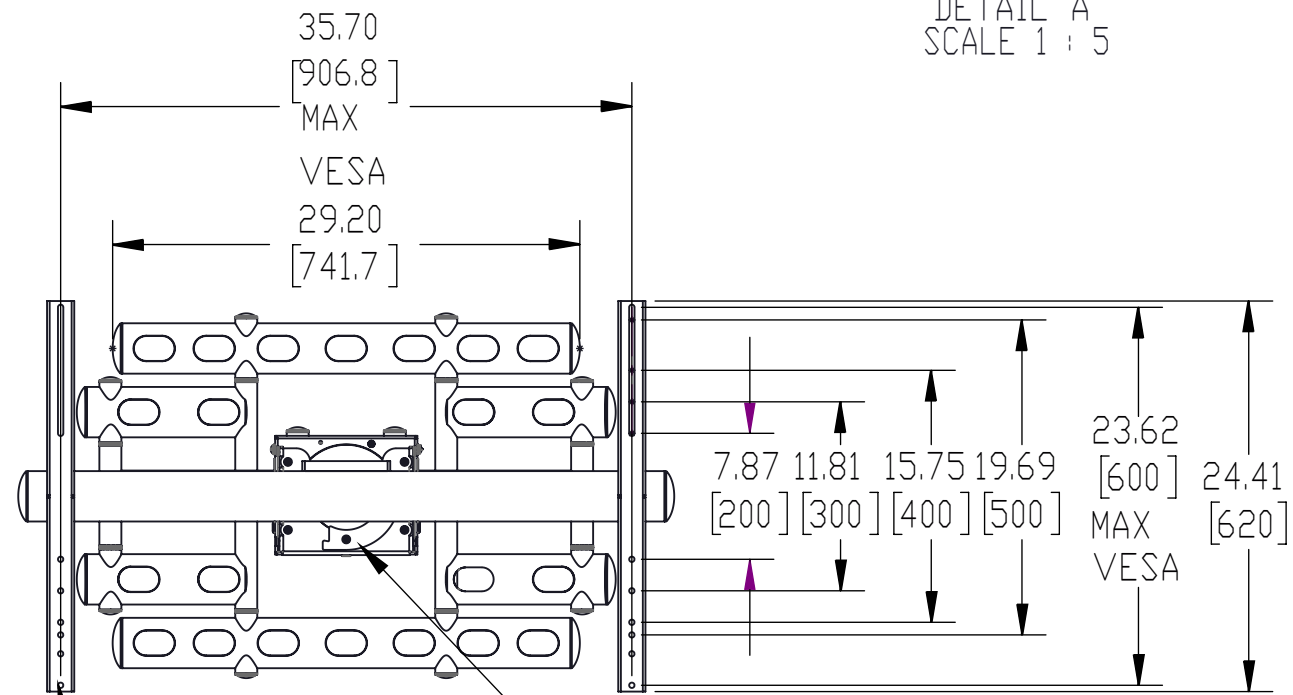

DETAIL A  
SCALE 1 : 5

MIN VESA 300X200  
MAX VESA 900X600

90 DEGREE DIRECTIONAL  
ROTATION  
ADAPTER STOPPER

LATERAL ADJUSTMENT  
VIA MOUNTING BRACKETS

24.52  
[622.9]  
FULLY EXTENDED

TILT ADJUSTMENT  
OF +/- 4°