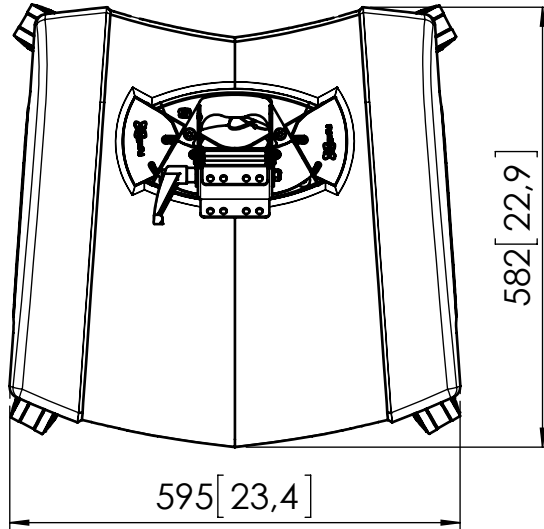

## PFT 2515 STUDIO TROLLEY

Dimensions in mm [inch]

CENTER DISPLAY HEIGHT ADJUSTABLE