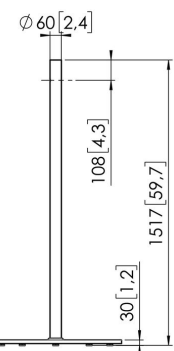

Five height adjustable screws for floor plate

PFF 1560 Display Floor Stand

Specifications

Article number (SKU)	7321604
Colour	Stainless Steel
EAN single box	8712285345449
Height	1517
Width	700
Depth	700
TÜV certified	Yes
Guarantee	5 years
Min. screen size (inch)	55
Max. screen size (inch)	55
Max. weight load (kg/Lbs)	40 / 88.18
Max. distance to floor - center display (mm)	1587
Max. screen size (inch)	55
Min. screen size (inch)	19