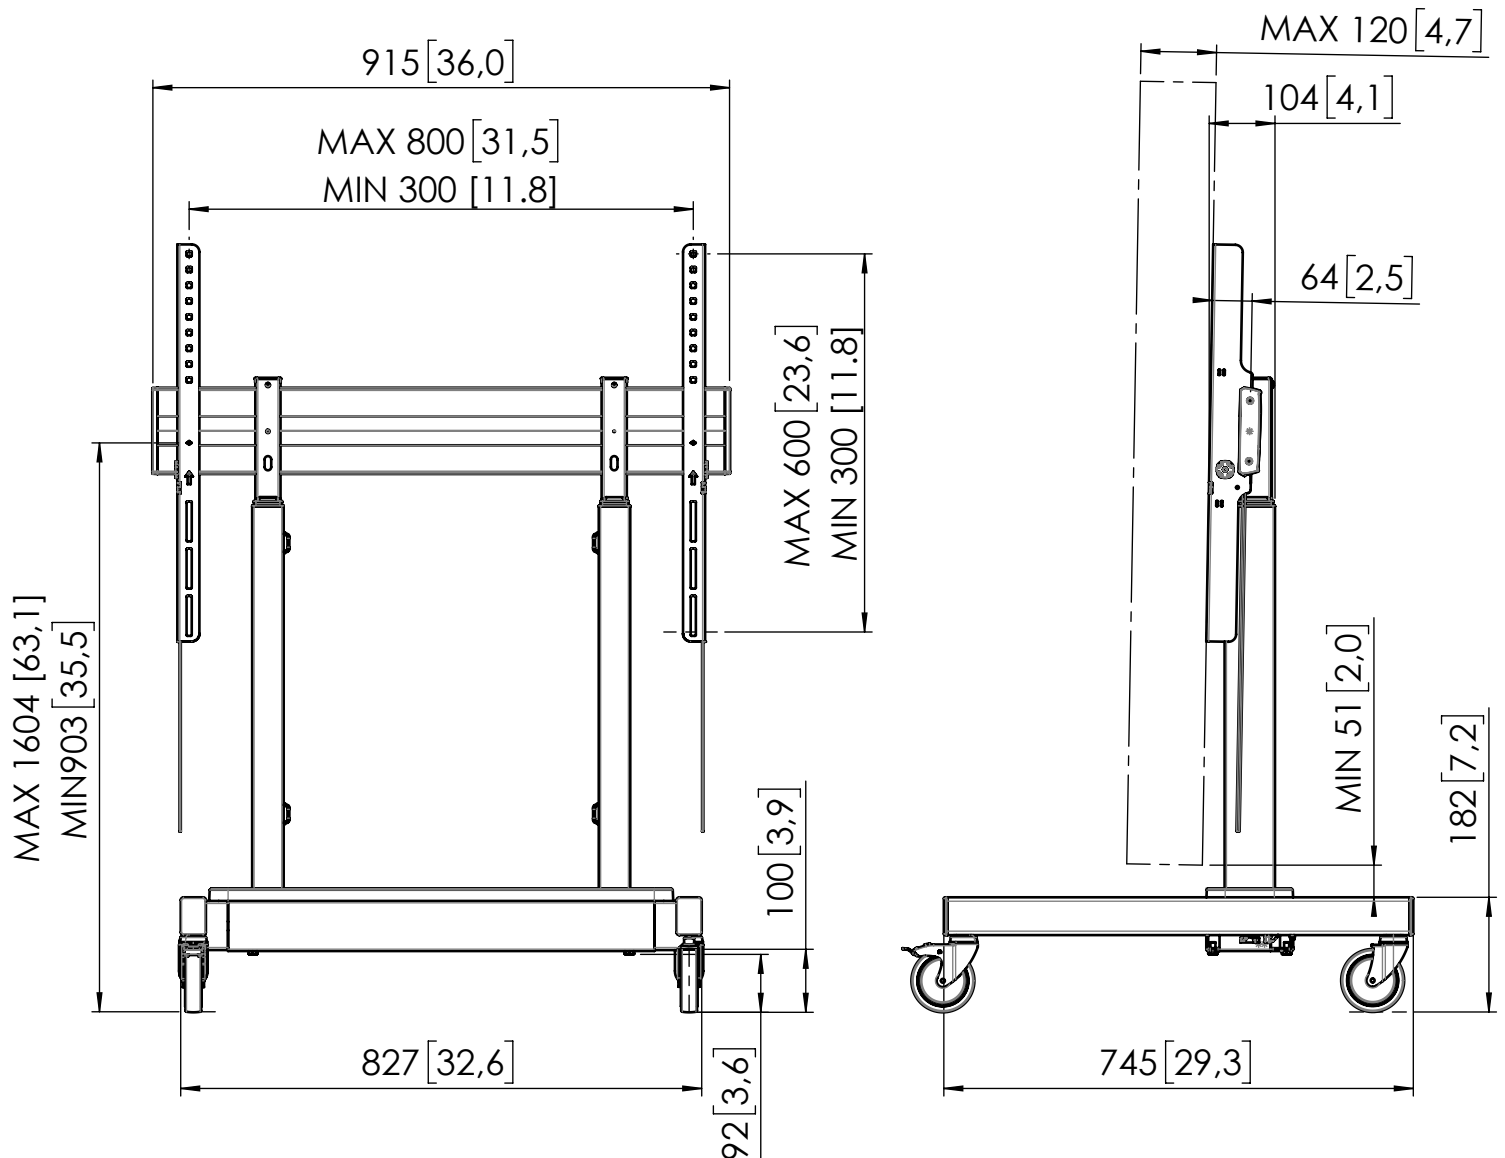

Product data sheet

RISE 3205 Motorized display lift trolley 50 mm/s

Dimensions in mm [inch]

Screen sizes:	55 inch - 86 inch
Max load:	100 kg / 220,5 lbs
Net weight:	32.8 kg / 72.3 lbs
Gross weight:	39.9 kg / 88.0 lbs

Power supply:	100-240V ~ 50/60Hz
Rated current:	EU/UK: 6A, US/CA: 15A
Power consumption lift system:	400W
Max power external devices:	900W

Note: This document and specifications herein are confidential and the exclusive property of Vogel's Products b.v. Neither this design nor any information contained in this drawing may be reproduced or disclosed to others without written consent of Vogel's Products b.v. The design and information will not be reproduced, copied or used, either in part or in its entirety, as the basis for the manufacture or sale of items without written permission.