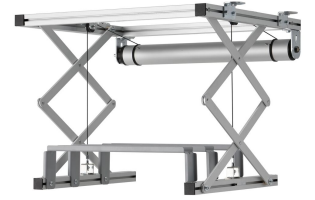

PPL 2035-120V Projector Lift system

The PPL 2035-120V projector lift system is the perfect solution for the integration of a projector into a ceiling where an aesthetical solution is required. Not only is the projector neatly hidden, it is also theft delaying. The lifts runs silently and offers two adjustable positions: top and show.

PPL 2035-120V Projector Lift system

Specifications

Article number (SKU)	7020364
Colour	Silver
EAN single box	8712285338366
Width	567
Depth	554
Guarantee	2 years
Guarantee electrical parts	2 years
Max. weight load (kg/Lbs)	15 / 33.07
Average power consumption (W)	156
Certifications	CE
Max. distance to ceiling (mm)	480
Min. distance to ceiling (mm)	130
Voltage	120 V, 60 Hz