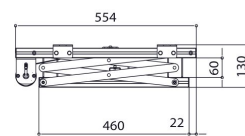

PPL 2035-120V Projector Lift system

The PPL 2035-120V projector lift system is the perfect solution for the integration of a projector into a ceiling where an aesthetical solution is required. Not only is the projector neatly hidden, it is also theft delaying. The lifts runs silently and offers two adjustable positions: top and show.

PPL 2035-120V Projector Lift system

Specifications

Article number (SKU)	7020364
Colour	Silver
EAN single box	8712285338366
Width	567
Depth	554
Guarantee	2 years
Guarantee electrical parts	2 years
Max. weight load (kg/Lbs)	15 / 33.07
Average power consumption (W)	156
Certifications	CE
Max. distance to ceiling (mm)	480
Min. distance to ceiling (mm)	130
Voltage	120 V, 60 Hz