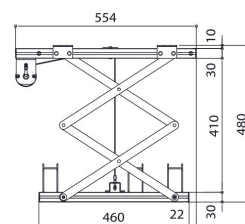

PPL 2035-120V Projector Lift system

The PPL 2035-120V projector lift system is the perfect solution for the integration of a projector into a ceiling where an aesthetical solution is required. Not only is the projector neatly hidden, it is also theft delaying. The lifts runs silently and offers two adjustable positions: top and show.

PPL 2035-120V Projector Lift system

Specifications

Article number (SKU)	7020364
Colour	Silver
EAN single box	8712285338366
Width	567
Depth	554
Guarantee	2 years
Guarantee electrical parts	2 years
Max. weight load (kg/Lbs)	15 / 33.07
Average power consumption (W)	156
Certifications	CE
Max. distance to ceiling (mm)	480
Min. distance to ceiling (mm)	130
Voltage	120 V, 60 Hz