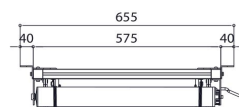

PPL 2035-120V Projector Lift system

The PPL 2035-120V projector lift system is the perfect solution for the integration of a projector into a ceiling where an aesthetical solution is required. Not only is the projector neatly hidden, it is also theft delaying. The lifts runs silently and offers two adjustable positions: top and show.

PPL 2035-120V Projector Lift system

Specifications

Article number (SKU)	7020364
Colour	Silver
EAN single box	8712285338366
Width	567
Depth	554
Guarantee	2 years
Guarantee electrical parts	2 years
Max. weight load (kg/Lbs)	15 / 33.07
Average power consumption (W)	156
Certifications	CE
Max. distance to ceiling (mm)	480
Min. distance to ceiling (mm)	130
Voltage	120 V, 60 Hz