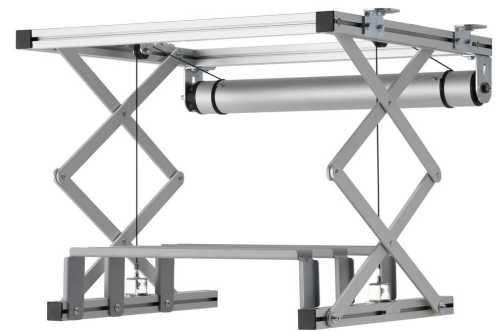

PPL 2035-120V Projector Lift system

The PPL 2035-120V projector lift system is the perfect solution for the integration of a projector into a ceiling where an aesthetical solution is required. Not only is the projector neatly hidden, it is also theft delaying. The lifts runs silently and offers two adjustable positions: top and show.

PPL 2035-120V Projector Lift system

Specifications

Article number (SKU)	7020364
Colour	Silver
EAN single box	8712285338366
Width	567
Depth	554
Guarantee	2 years
Guarantee electrical parts	2 years
Max. weight load (kg/Lbs)	15 / 33.07
Average power consumption (W)	156
Certifications	CE
Max. distance to ceiling (mm)	480
Min. distance to ceiling (mm)	130
Voltage	120 V, 60 Hz