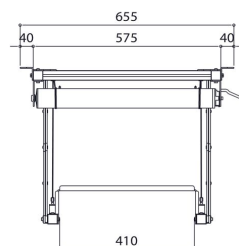

PPL 2035-120V Projector Lift system

The PPL 2035-120V projector lift system is the perfect solution for the integration of a projector into a ceiling where an aesthetical solution is required. Not only is the projector neatly hidden, it is also theft delaying. The lifts runs silently and offers two adjustable positions: top and show.

PPL 2035-120V Projector Lift system

Specifications

Article number (SKU)	7020364
Colour	Silver
EAN single box	8712285338366
Width	567
Depth	554
Guarantee	2 years
Guarantee electrical parts	2 years
Max. weight load (kg/Lbs)	15 / 33.07
Average power consumption (W)	156
Certifications	CE
Max. distance to ceiling (mm)	480
Min. distance to ceiling (mm)	130
Voltage	120 V, 60 Hz