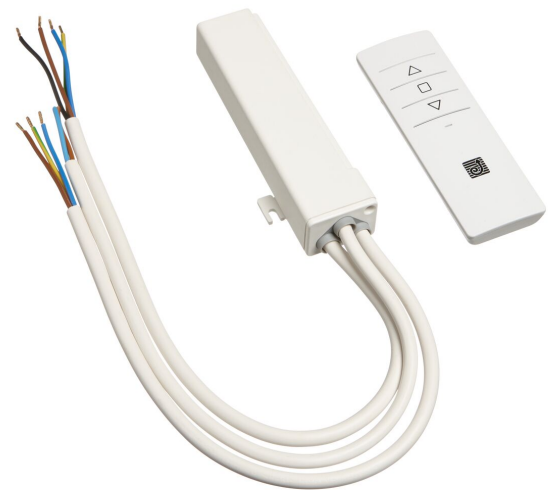

## PPA 902 RF Remote Control Kit

RF remote set for the projector lifts PPL 2035, PPL 2100 and PPL 2170. The set includes a remote and a receiver unit. The remote sends radio signals, at 868 MHz, that passes through walls, windows and doors. The receiver can be easily hidden thanks to its small dimensions.

## PPA 902 RF Remote Control Kit

## Specifications

Article number (SKU)	7099021
Colour	White
EAN single box	8712285338205
Guarantee	2 years
Guarantee electrical parts	2 years
Certifications	CE
Voltage	220 V, 50 Hz 230 V, 50 Hz

VOGEL'S HOLDING BV (©)