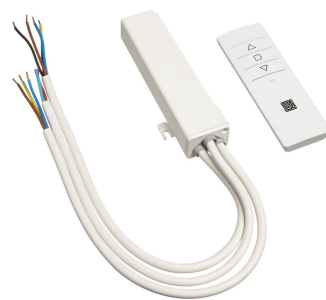

## PPA 902 RF Remote Control Kit

RF remote set for the projector lifts PPL 2035, PPL 2100 and PPL 2170. The set includes a remote and a receiver unit. The remote sends radio signals, at 868 MHz, that passes through walls, windows and doors. The receiver can be easily hidden thanks to its small dimensions.

## PPA 902 RF Remote Control Kit

## Specifications

Article number (SKU)	7099021
Colour	White
EAN single box	8712285338205
Guarantee	2 years
Guarantee electrical parts	2 years
Certifications	CE
Voltage	220 V, 50 Hz 230 V, 50 Hz

VOGEL'S HOLDING BV (©)