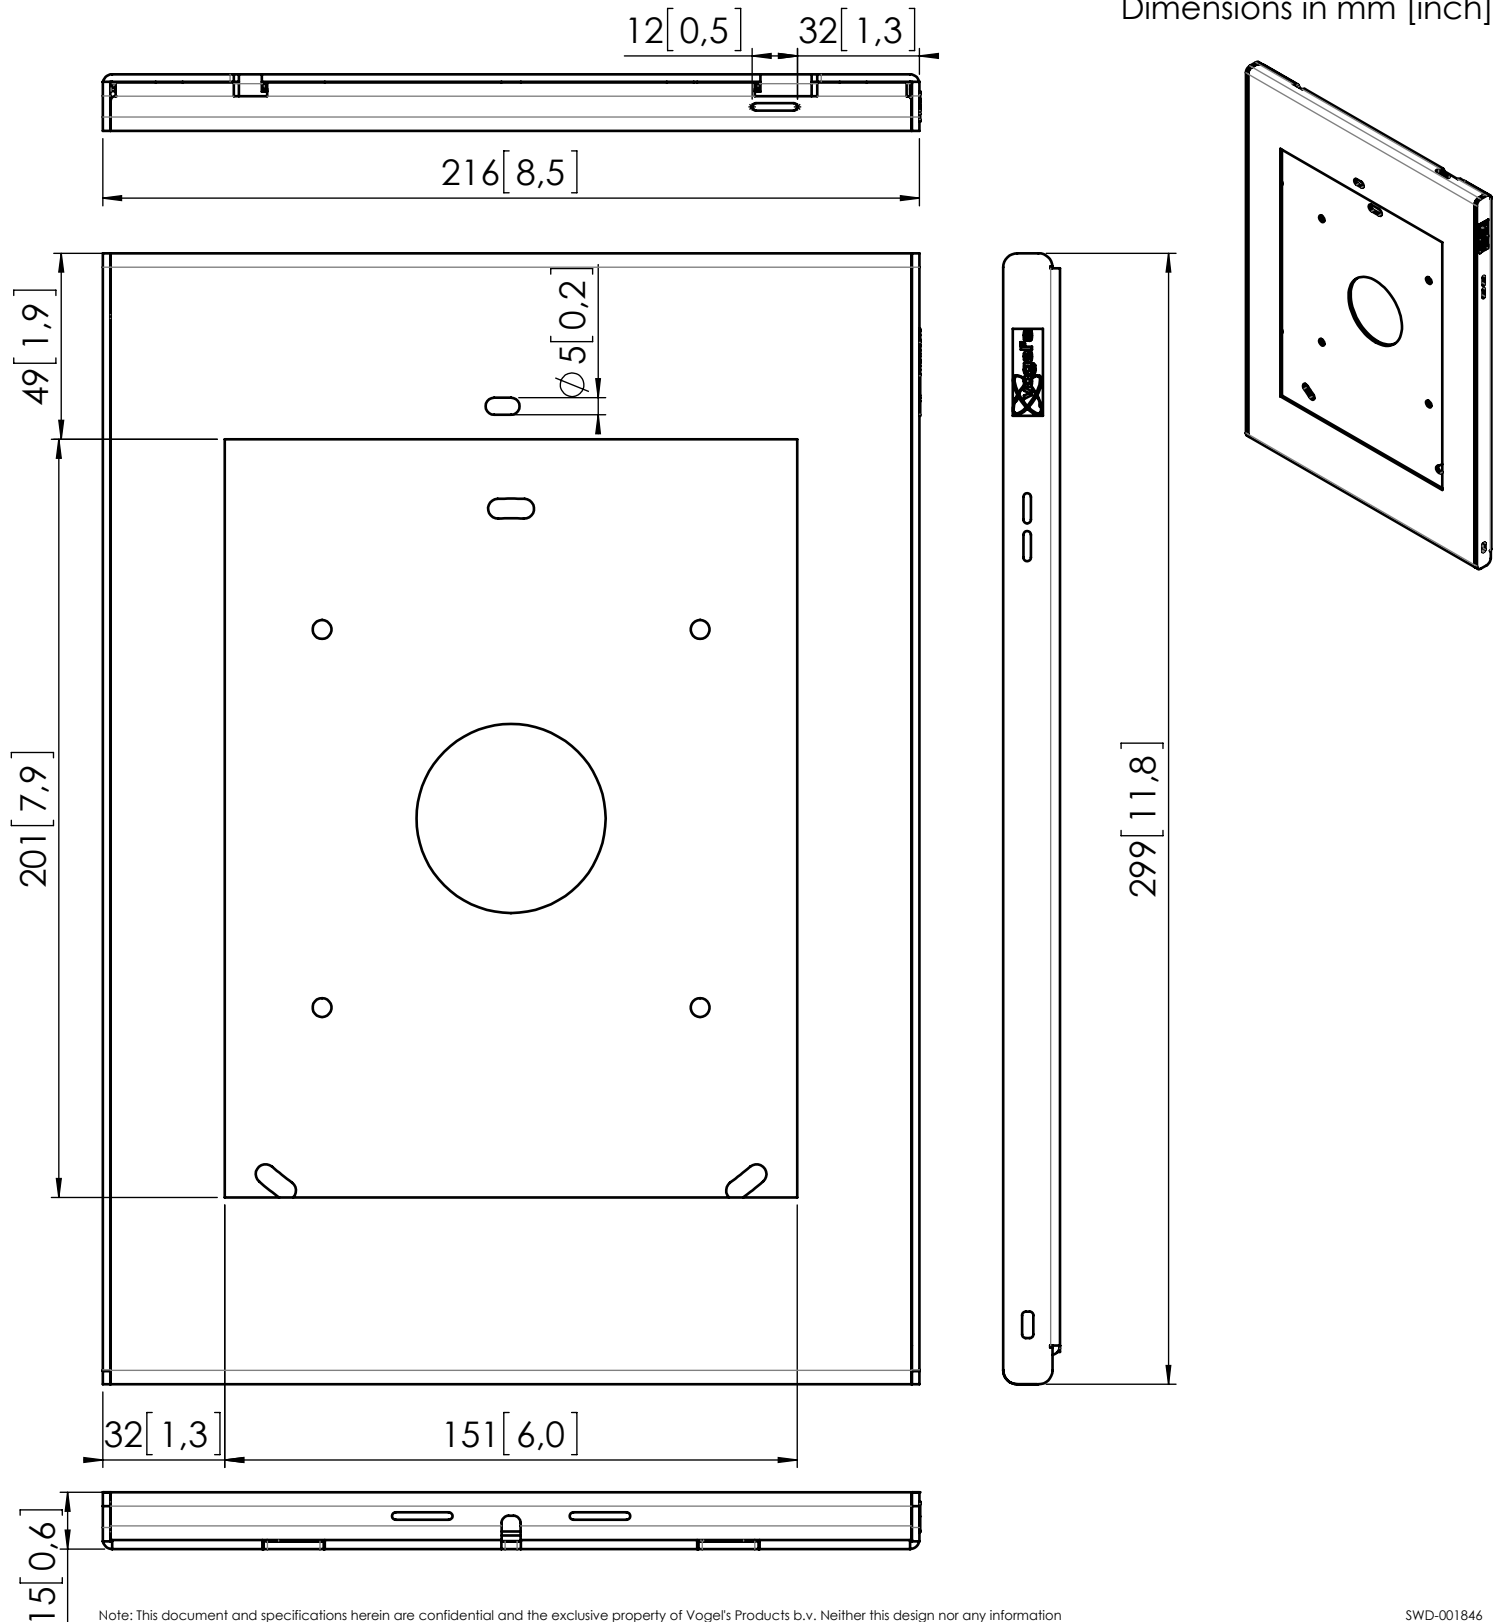

Product data sheet

PTS 1214

Dimensions in mm [inch]

Note: This document and specifications herein are confidential and the exclusive property of Vogel's Products b.v. Neither this design nor any information contained in this drawing may be reproduced or disclosed to others without written consent of Vogel's Products b.v. The design and information will not be reproduced, copied or used, either in part or in its entirety, as the basis for the manufacture or sale of items without written permission.
 Warning: Please study all instructions and illustrations carefully before installation.
 Information in this document is subject to change without further notice.

SWD-001846
 Product data sheet
 P.RD.F10-rev2