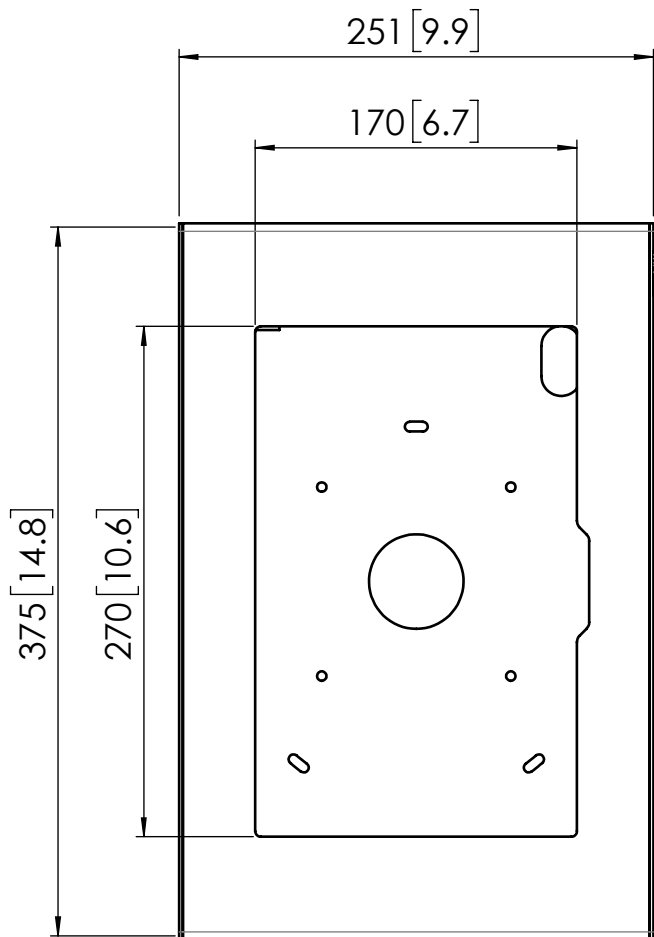

Product data sheet

PRODUCT DATA SHEET PTS 1243

Dimensions in mm [inch]

Note: This document and specifications herein are confidential and the exclusive property of Vogel's Products b.v. Neither this design nor any information contained in this drawing may be reproduced or disclosed to others without written consent of Vogel's Products b.v. The design and information will not be reproduced, copied or used, either in part or in its entirety, as the basis for the manufacture or sale of items without written permission.
Warning: Please study all instructions and illustrations carefully before installation.
Information in this document is subject to change without further notice.

T470155 00
Product data sheet
07-12-20