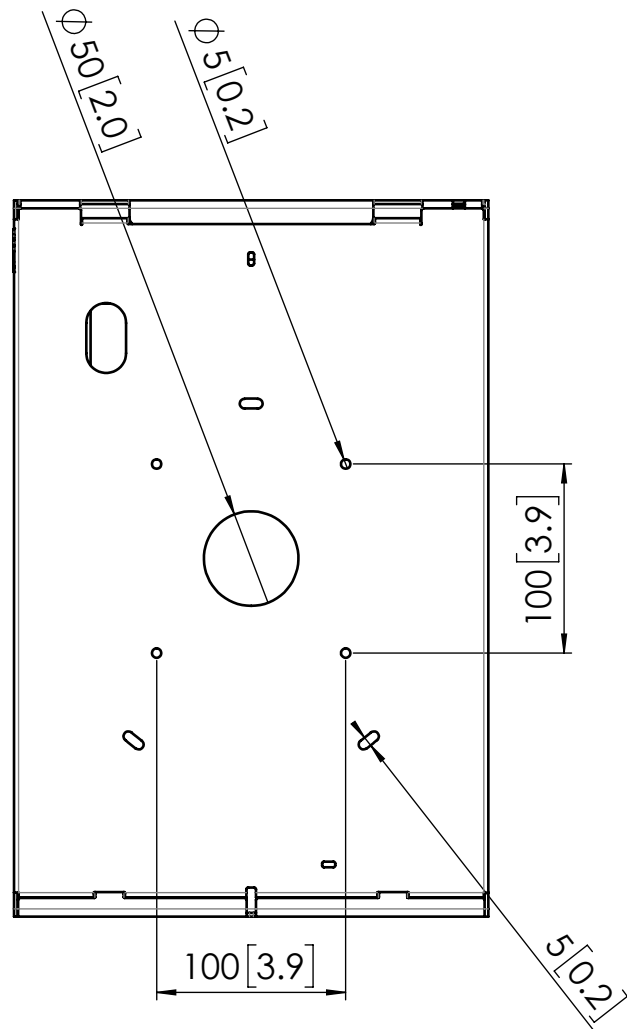

Product data sheet

PRODUCT DATA SHEET PTS 1243

Dimensions in mm [inch]

Note: This document and specifications herein are confidential and the exclusive property of Vogel's Products b.v. Neither this design nor any information contained in this drawing may be reproduced or disclosed to others without written consent of Vogel's Products b.v. The design and information will not be reproduced, copied or used, either in part or in its entirety, as the basis for the manufacture or sale of items without written permission.
Warning: Please study all instructions and illustrations carefully before installation.
Information in this document is subject to change without further notice.

T470155 00
Product data sheet
07-12-20