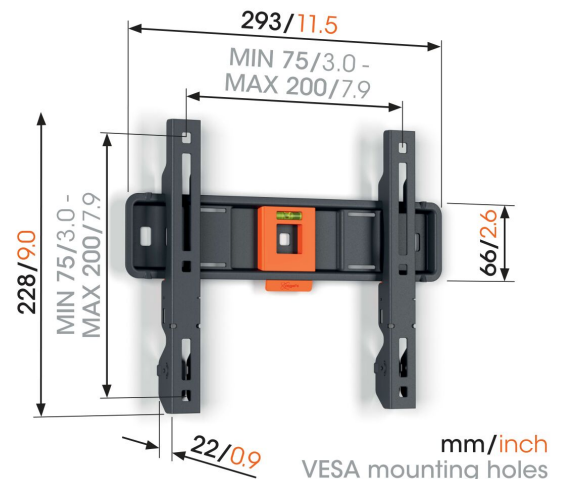

TVM 1205 Fixed TV Wall Mount

Key Benefits

- Minimal distance to the wall (only 2.2 cm)
- SoffLock™: secure your TV simply
- Spirit level included

Flat TV wall mount for TVs from 19 to 50 inches

Mount your TV on the wall quickly and easily? This no-nonsense TV wall mount from the QUICK Fixed series is the perfect solution. The TV wall mount is suitable for TVs from 19 to 50 inches and weighing up to 30 kg. There is only 2.2 cm between the TV and the wall. The QUICK Fixed TV wall mount cannot be turned or tilted. It is therefore ideally suited to situations in which you sit directly in front of the TV.

TVM 1205 Fixed TV Wall Mount

Specifications

Min. screen size (inch)	19
Max. screen size (inch)	50
Min. hole pattern	75mm x 75mm
Max. hole pattern	200mm x 200mm
Min. horizontal hole pattern (mm)	75
Max. horizontal hole pattern (mm)	200
Min. vertical hole pattern (mm)	75
Max. vertical hole pattern (mm)	200
Universal or fixed hole pattern	Universal
Max. height of interface (mm)	228
Max. width of interface (mm)	293
Max. weight load (kg)	30
Max. weight load (Lbs)	66.14
Spirit level included	Yes
Height	228
Width	293
Depth	22
Article number (SKU)	1812050
EAN single box	8712285347467
Colour	Black
Certifications	TÜV
TÜV certified	Yes
Guarantee	5 years