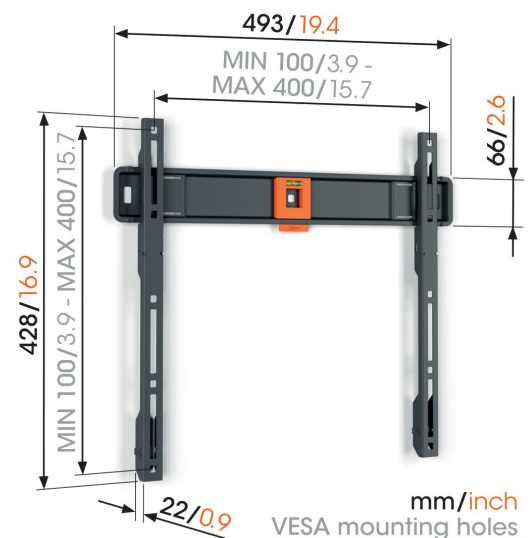

TVM 1405 Fixed TV Wall Mount

Key Benefits

- Minimal distance to the wall (only 2.2 cm)
- SoffLock™: secure your TV simply
- Spirit level included

Flat TV wall mount for TVs from 32 to 77 inches

Are you looking for a practical TV wall mount to mount your TV on the wall easily and quickly? Do you always sit directly in front of your TV, so your screen doesn't need to turn or tilt? If so, this TV wall mount from the QUICK Fixed series is the perfect choice. The TV wall mount is suitable for TVs from 32 to 77 inches and weighing up to 50 kg. There is only 2.2 cm between the TV and the wall.

TVM 1405 Fixed TV Wall Mount

Specifications

Article number (SKU)	1814050
Colour	Black
EAN single box	8712285347542
Product size	M
Height	428
Width	493
TÜV certified	Yes
Guarantee	5 years
Min. screen size (inch)	32
Max. screen size (inch)	77
Max. weight load (kg/Lbs)	50 / 110.23
Min. hole pattern	100mm x 100mm
Max. hole pattern	400mm x 400mm
Max. bolt size	M8
Max. height of interface (mm)	428
Max. width of interface (mm)	493
Certifications	TÜV
Max. horizontal hole pattern (mm)	400
Max. vertical hole pattern (mm)	400
Min. distance to the wall (mm / inch)	22 / 0.87
Min. horizontal hole pattern (mm)	100
Min. vertical hole pattern (mm)	100
Spirit level included	Yes
Universal or fixed hole pattern	Universal