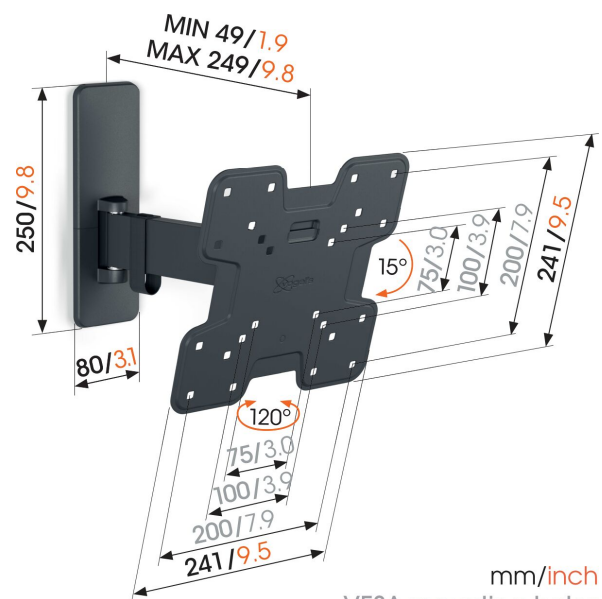

TVM 1225 Full-Motion TV Wall Mount

Key Benefits

- Smoothly turn your TV up to 120°
- Secure tilting up to 15°
- Easy to level, even after installation
- Cable strap included
- Free spirit level included

Full-motion TV wall mount for TVs from 19 to 43 inches

With this QUICK Full-Motion TV wall mount, you can enjoy your TV to the max. You can turn the wall mount up to 120° and tilt it up to 15°. Installation is extremely easy and done in no time. You can mount your TV firmly and safely on the wall in less than 30 minutes. The TV wall mount is suitable for TVs from 19 to 43 inches and weighing up to 15 kg.

mm/inch
VESA mounting holes

TVM 1225 Full-Motion TV Wall Mount

Specifications

Article number (SKU)	1812250
Colour	Black
EAN single box	8712285347504
Product size	S
Height	241
Width	241
TÜV certified	Yes
Tilt	Tilt up to 15°
Turn	Motion (up to 120°)
Guarantee	5 years
Min. screen size (inch)	19
Max. screen size (inch)	43
Max. weight load (kg/Lbs)	15 / 33.07
Max. bolt size	M8
Max. height of interface (mm)	241
Max. width of interface (mm)	241
Cable management	Cable strap
Certifications	TÜV
Max. distance to the wall (mm / inch)	249 / 9.80
Max. horizontal hole pattern (mm)	200
Max. vertical hole pattern (mm)	200
Min. distance to the wall (mm / inch)	49 / 1.93
Min. horizontal hole pattern (mm)	75
Min. vertical hole pattern (mm)	75
Number of pivot points	2
Spirit level included	Yes
Universal or fixed hole pattern	Fixed