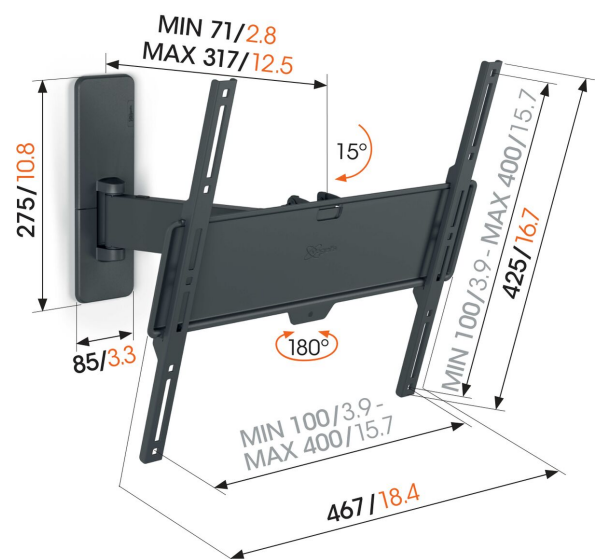

TVM 1425 Full-Motion TV Wall Mount

Key Benefits

- Smoothly turn your TV up to 120°
- Secure tilting up to 15°
- Easy to level, even after installation
- Cable strap included
- Free spirit level included

Full-motion TV wall mount for TVs from 32 to 65 inches

Would you like to enjoy your TV to the full, even if you are not sitting directly in front of it? This QUICK Full-Motion TV wall mount makes it possible. You can turn the wall mount 120° and tilt it 15°. And don't worry if you're not that handy. Installing the QUICK Full-Motion TV wall mount is extremely easy. You can mount your TV safely on the wall in max. 30 minutes. The TV wall mount is suitable for TVs from 32 to 65 inches and weighing up to 25 kg.

mm/inch
VESA mounting holes

TVM 1425 Full-Motion TV Wall Mount

Specifications

Article number (SKU)	1814250
Colour	Black
EAN single box	8712285347580
Product size	M
Height	447
Width	447
TÜV certified	Yes
Tilt	Tilt up to 15°
Turn	Motion (up to 120°)
Guarantee	5 years
Min. screen size (inch)	32
Max. screen size (inch)	65
Max. weight load (kg/Lbs)	25 / 55.12
Min. hole pattern	100mm x 100mm
Max. hole pattern	400mm x 400mm
Max. bolt size	M8
Max. height of interface (mm)	425
Max. width of interface (mm)	467
Cable management	Cable strap
Certifications	TÜV
Max. distance to the wall (mm / inch)	317 / 12.48
Max. horizontal hole pattern (mm)	400
Max. vertical hole pattern (mm)	400
Min. distance to the wall (mm / inch)	71 / 2.80
Min. horizontal hole pattern (mm)	100
Min. vertical hole pattern (mm)	100
Number of pivot points	2
Spirit level included	Yes
Universal or fixed hole pattern	Universal