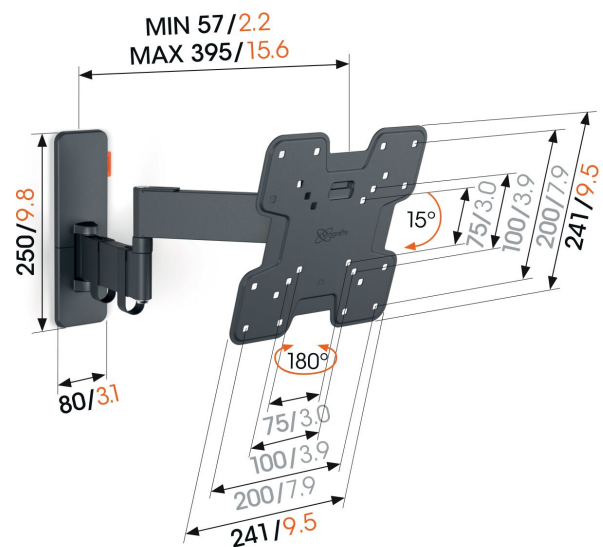

TVM 1245 Full-Motion TV Wall Mount

Key Benefits

- Turn your TV up to 180° thanks to long arms of 40 cm
- Secure tilting up to 15°
- Easy to level, even after installation
- Cable straps included
- Free spirit level included

Extreme full-motion TV wall mount for TVs from 19 to 43 inches

Maximum viewing comfort from any angle in the room. That's what this QUICK Full-Motion+ TV wall mount offers. The wall mount can be turned up to 180°. You can also tilt it up to 15°. Installation is extremely easy. You can mount your TV safely on the wall in less than 30 minutes. The QUICK Full-Motion TV wall mount is suitable for TVs from 19 to 43 inches and weighing up to 15 kg.

mm/inch
VESA mounting holes

TVM 1245 Full-Motion TV Wall Mount

Specifications

Article number (SKU)	1812450
Colour	Black
EAN single box	8712285347528
Product size	S
Height	241
Width	241
TÜV certified	Yes
Tilt	Tilt up to 15°
Turn	Full motion (up to 180°)
Guarantee	5 years
Min. screen size (inch)	19
Max. screen size (inch)	43
Max. weight load (kg/Lbs)	15 / 33.07
Max. bolt size	M8
Max. height of interface (mm)	241
Max. width of interface (mm)	241
Cable management	Cable straps
Certifications	TÜV
Max. distance to the wall (mm / inch)	395 / 15.55
Max. horizontal hole pattern (mm)	200
Max. vertical hole pattern (mm)	200
Min. distance to the wall (mm / inch)	57 / 2.24
Min. horizontal hole pattern (mm)	75
Min. vertical hole pattern (mm)	75
Number of pivot points	3
Spirit level included	Yes
Universal or fixed hole pattern	Fixed