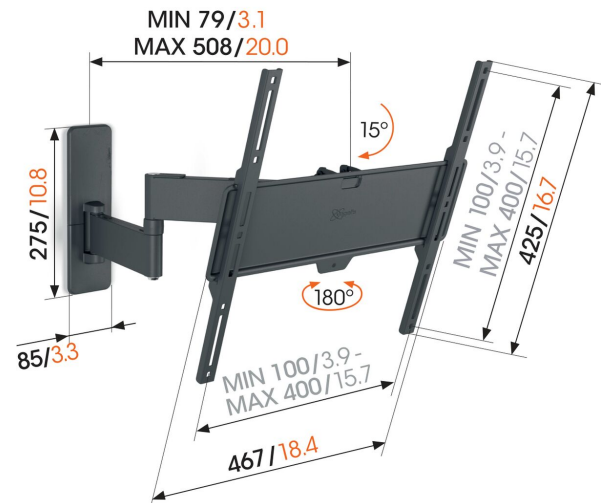

## TVM 1445 Full-Motion TV Wall Mount

### Key Benefits

- Turn your TV up to 180° thanks to long arms of 51 cm
- Secure tilting up to 15°
- Easy to level, even after installation
- Cable straps included
- Free spirit level included

### Extreme full-motion TV wall mount for TVs from 32 to 65 inches

This QUICK Full-Motion+ TV wall mount makes it possible to watch TV from virtually any angle in the room. Even manoeuvring your TV at an angle to the wall is no problem. You can turn the wall mount up to 180° and tilt it up to 15°. Like the other QUICK TV wall mounts, the QUICK Full-Motion+ TV wall mount is quick and easy to install. You can mount your TV on the wall in max. 30 minutes. The version shown here is suitable for TVs from 32 to 65 inches and weighing up to 25 kg.

## Specifications

Article number (SKU)	1814450
Colour	Black
EAN single box	8712285347603
Product size	M
Height	447
Width	447
TÜV certified	Yes
Tilt	Tilt up to 15°
Turn	Full motion (up to 180°)
Guarantee	5 years
Min. screen size (inch)	32
Max. screen size (inch)	65
Max. weight load (kg/Lbs)	25 / 55.12
Min. hole pattern	100mm x 100mm
Max. hole pattern	400mm x 400mm
Max. bolt size	M8
Max. height of interface (mm)	425
Max. width of interface (mm)	476
Cable management	Cable straps
Certifications	TÜV
Max. distance to the wall (mm / inch)	508 / 20.00
Max. horizontal hole pattern (mm)	400
Max. vertical hole pattern (mm)	400
Min. distance to the wall (mm / inch)	79 / 3.11
Min. horizontal hole pattern (mm)	100
Min. vertical hole pattern (mm)	100
Number of pivot points	3
Spirit level included	Yes
Universal or fixed hole pattern	Universal