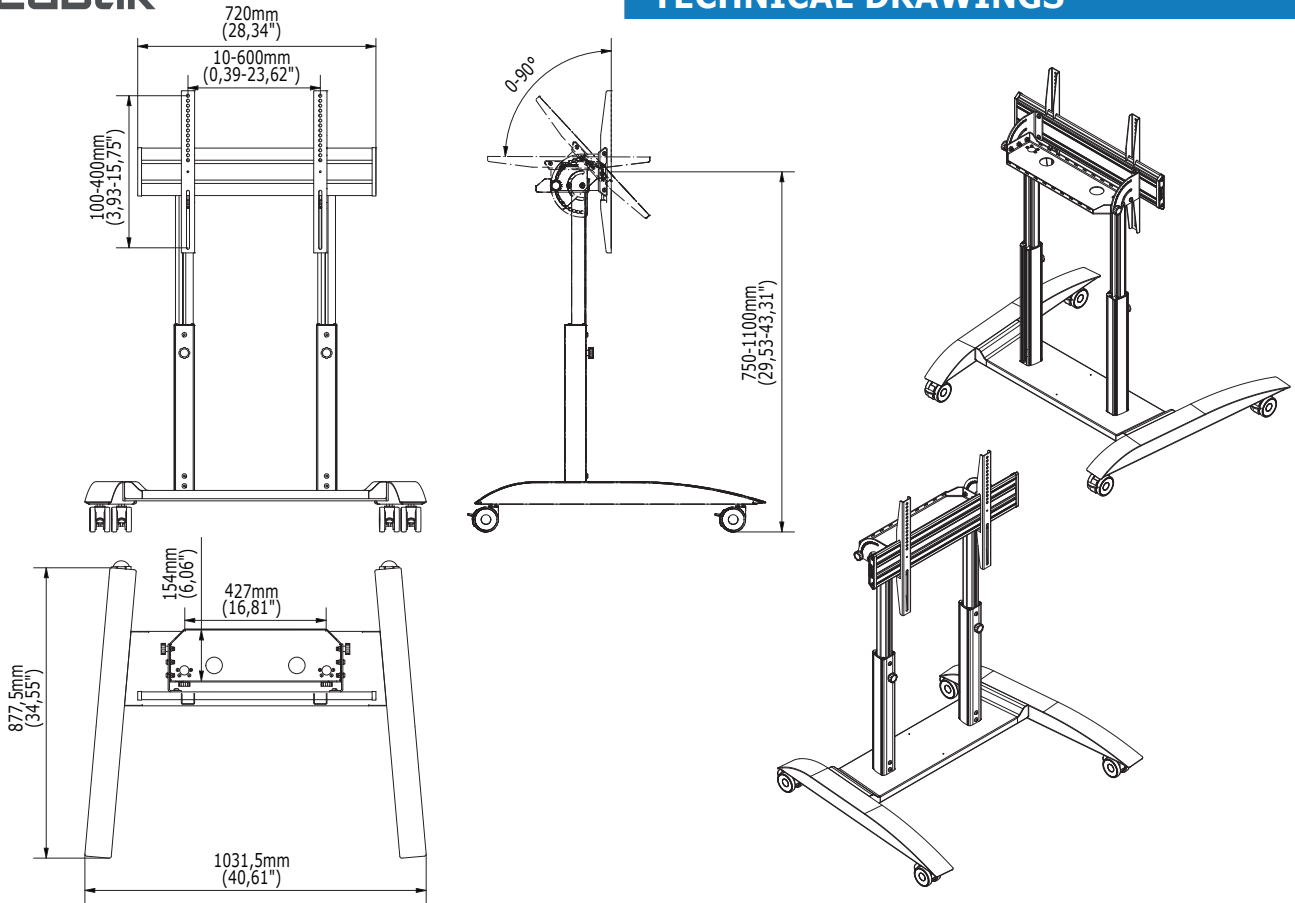

TRF190

TROLLEY WITH ROTATING HEAD AND HEIGHT ADJUSTMENT

FOR 40"-65" SCREENS

High-quality TRF190 video conference trolley looks stylish and modern. The rotating head allows the digital screen to be rotated from vertical to horizontal and vice versa at any time. Smooth screen height adjustment ensures functionality and allows the user to adjust image to the room and the needs of the audience. With its high quality casters, the system can be easily and safely moved from room to room. Locked casters ensure safe positioning at the target location. The included shelf provides practical storage space under the screen.

FEATURES

- Universal VESA mount suitable for multiple screen types
- Full height adjustment
- Stable base
- Base holes allow optional fastening to the floor using anchors
- Integrated cable management system

40"-65"

100x100
600x400

45 kg

Includes Equipment shelf

Seamless screen height adjustment

Cable management system

Includes 4 locked casters

TECHNICAL SPECIFICATIONS

Product dimensions	W: 1031,5 mm D: 877,5 mm H: 1100 mm (W:40,61" D:34,55" H:40,61")
Product weight	30 kg (66 lb)
Max. distance from the floor to the center of the screen	1100 mm (40,61")
Min. distance from the floor to the center of the screen	750 mm (29,53")
Max. mounting pattern	600 mm x 400 mm (23,62 x 15,75")
Min. mounting pattern	10 mm x 100 mm (0,39 x 3,93")