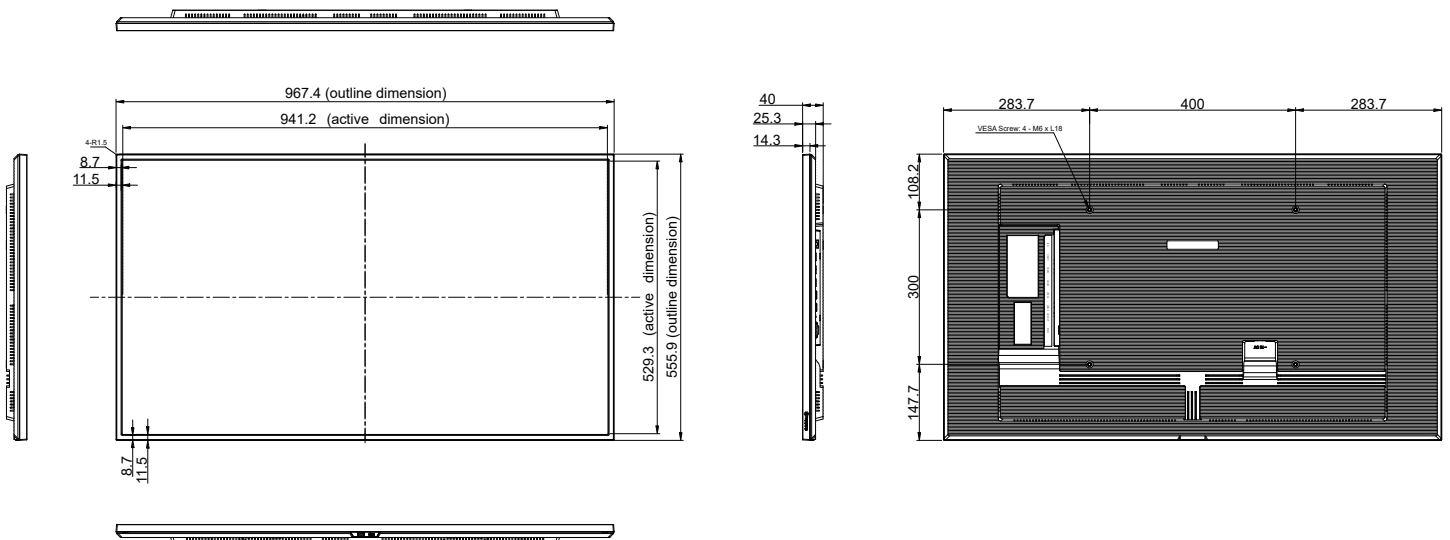

TECHNICAL DRAWING

SPECIFICATIONS

Panel

Panel Type	VA
Panel Size	42.5"
Max. Resolution	UHD 3840 x 2160
Pixel Pitch	0.245 mm
Brightness	500 cd/m ²
Contrast Ratio	4000:1
Viewing Angle (H/V)	178°/178°
Display Colour	1.07G
Response Time	5 ms
Surface Treatment	Haze 25% · Hard Coating (3H)

Dimensions

Product w/o Base (W x H x D)	967.4 x 555.9 x 40.0 mm
Packaging (W x H x D)	1075.0 x 652.0 x 144.0 mm

Weight

Product w/o Base	9.1 kg (20.0 lb)
Packaging	12.0 kg (26.5 lb)

Regulation Approval

Certifications & Compliance	FCC, CE, LVD, ICES-003(Issue 7), WEEE, RoHS, REACH, BSMI
-----------------------------	--