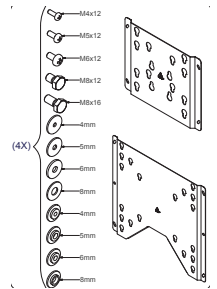

Audipack®

It's great to have solutions...

FACT SHEET

FWM-V400

Technical specifications

Dimensions in mm	W520 x H460 x D12
Max. load	50 Kg
Mounting interface	VESA 200, 300 and 400
Colour	Standard grey RAL 9006
Screen orientation	Landscape