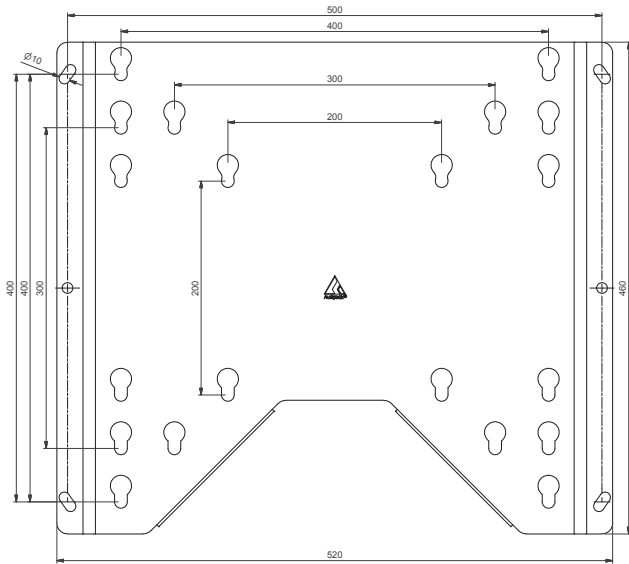

Audipack®

It's great to have solutions...

FACT SHEET

FWM-V400

Ultra thin wall mount for very thin LED screens with VESA 200, 300 and 400 mounting interface.

The ultra thin wall mount is a safe and flexible solution for installing thin LED screens to the wall. The choice of several different VESA patterns make the mount extra universal.

Audipack®

It's great to have solutions...

FACT SHEET

FWM-V400

Technical specifications

Dimensions in mm	W520 x H460 x D12
Max. load	50 Kg
Mounting interface	VESA 200, 300 and 400
Colour	Standard grey RAL 9006
Screen orientation	Landscape