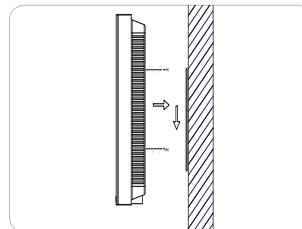

Audipack®

It's great to have solutions...

FACT SHEET

FWM-V400

Ultra thin wall mount for very thin LED screens with VESA 200, 300 and 400 mounting interface.

The ultra thin wall mount is a safe and flexible solution for installing thin LED screens to the wall. The choice of several different VESA patterns make the mount extra universal.

With the standard supplied mounting materials the screen is very easy mounted on to the wall mount.

- ▲ ***Ultra thin wall mount***
- ▲ ***Flat panel mounting materials included***
- ▲ ***Easy flat panel installation***
- ▲ ***No theft delay***

Audipack®

It's great to have solutions...

FACT SHEET

FWM-V400

Technical specifications

Dimensions in mm	W520 x H460 x D12
Max. load	50 Kg
Mounting interface	VESA 200, 300 and 400
Colour	Standard grey RAL 9006
Screen orientation	Landscape