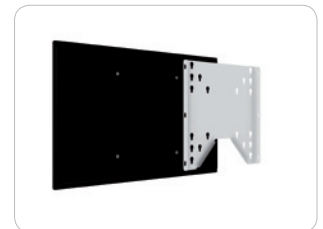

Audipack®

It's great to have solutions...

FACT SHEET

FWM-V400

Ultra thin wall mount for very thin LED screens with VESA 200, 300 and 400 mounting interface.

The ultra thin wall mount is a safe and flexible solution for installing thin LED screens to the wall. The choice of several different VESA patterns make the mount extra universal.

With the standard supplied mounting materials the screen is very easy mounted on to the wall mount.

- ▲ ***Ultra thin wall mount***
- ▲ ***Flat panel mounting materials included***
- ▲ ***Easy flat panel installation***
- ▲ ***No theft delay***

Audipack®

It's great to have solutions...

FACT SHEET

FWM-V400

Technical specifications

Dimensions in mm	W520 x H460 x D12
Max. load	50 Kg
Mounting interface	VESA 200, 300 and 400
Colour	Standard grey RAL 9006
Screen orientation	Landscape