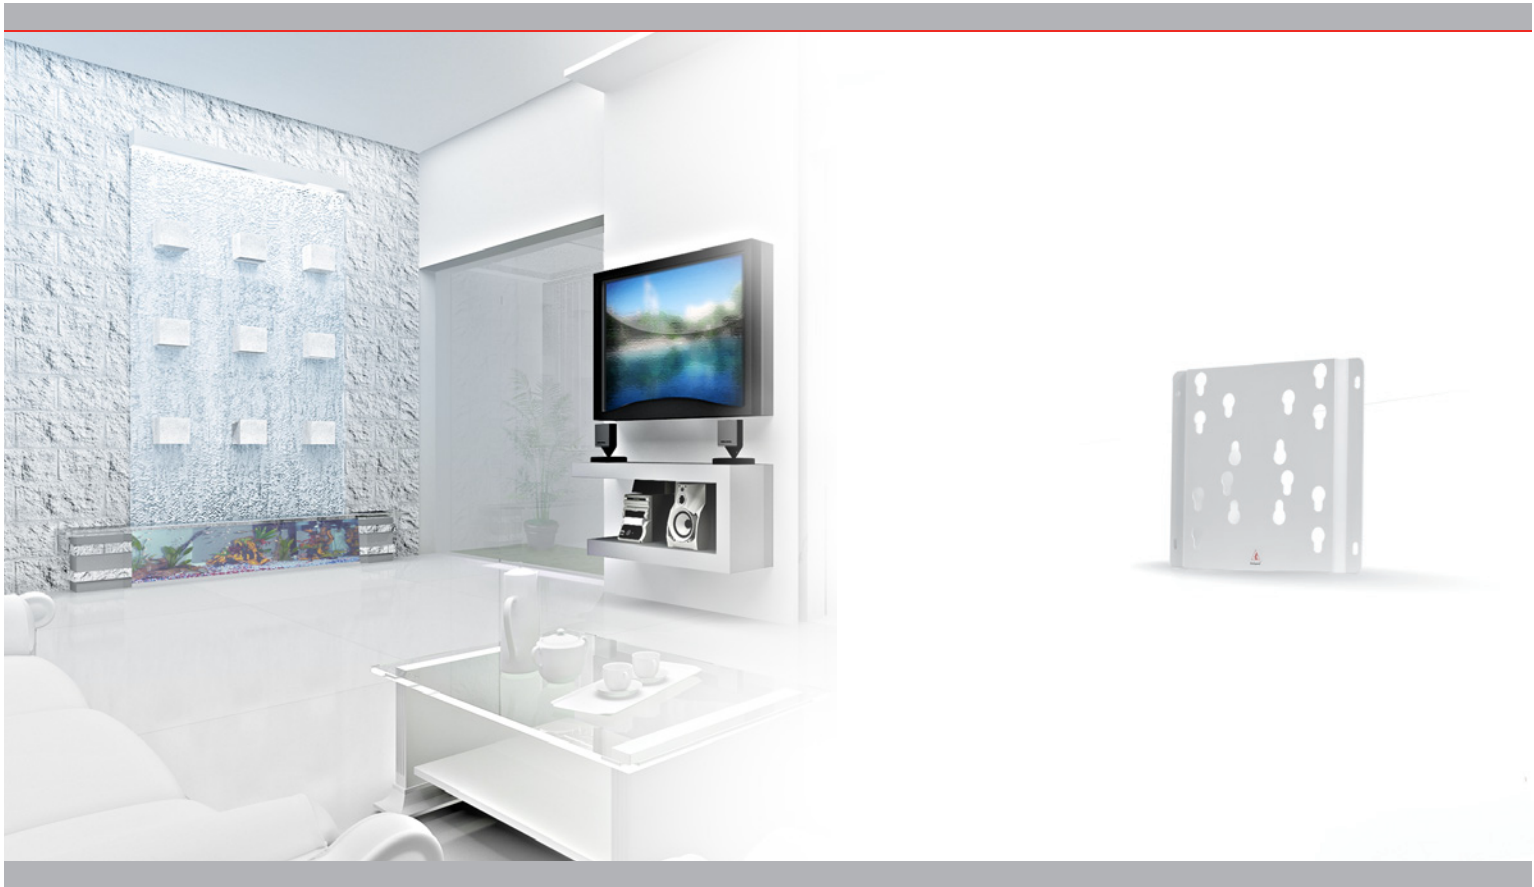

## FWM-V200

***Ultra thin wall mount for very thin LED screens with VESA 75, 100 and 200 mounting interface.***

The ultra thin wall mount is a safe and flexible solution for installing thin LED screens to the wall. The choice of several different VESA patterns make the mount extra universal.

With the standard supplied mounting materials the screen is very easy mounted on to the wall mount.

- ▲ ***Ultra thin wall mount***
- ▲ ***Flat panel mounting materials included***
- ▲ ***Easy flat panel installation***
- ▲ ***No theft delay***