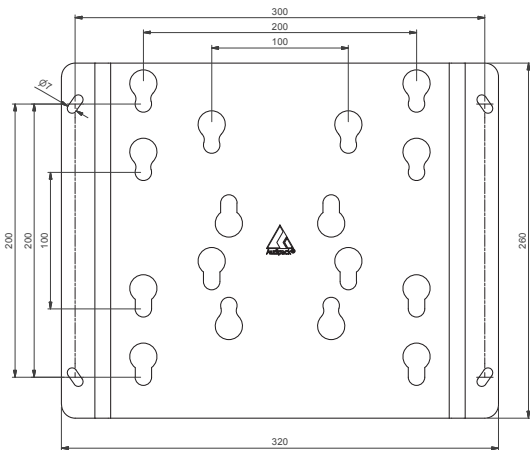

### Technical specifications

|                    |                        |
|--------------------|------------------------|
| Dimensions in mm   | W320 x H260 x D12      |
| Max. load          | 30 Kg                  |
| Mounting interface | VESA 75, 100 and 200   |
| Colour             | Standard grey RAL 9006 |
| Screen orientation | Landscape              |