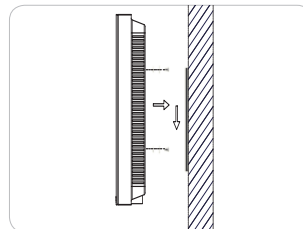

Ultra thin wall mount for very thin LED screens with VESA 75, 100 and 200 mounting interface.

The ultra thin wall mount is a safe and flexible solution for installing thin LED screens to the wall. The choice of several different VESA patterns make the mount extra universal.

With the standard supplied mounting materials the screen is very easy mounted on to the wall mount.

- ▲ ***Ultra thin wall mount***
- ▲ ***Flat panel mounting materials included***
- ▲ ***Easy flat panel installation***
- ▲ ***No theft delay***