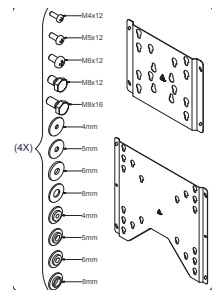

### Technical specifications

|                    |                        |
|--------------------|------------------------|
| Dimensions in mm   | W320 x H260 x D12      |
| Max. load          | 30 Kg                  |
| Mounting interface | VESA 75, 100 and 200   |
| Colour             | Standard grey RAL 9006 |
| Screen orientation | Landscape              |