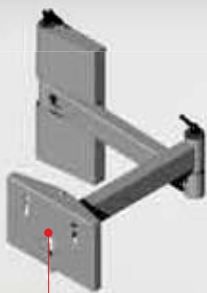

Mount any **brand** and **type** of flat panel

Mount any brand or type of flat panel to any Audipack system.

This universal mounting system allows you to fix any brand or type of flat panel to any Audipack system, with the Audipack L&S 3 and 5 feature. Both L&S 3 and 5 interfaces are fully compatible with each other, allowing panels to be interchanged for any application including rental or permanent installations.

Audipack®

It's great to have solutions...

MOUNTING BRACKETS FOR FLAT PANELS

UNIPLATFIX PRO (UNIVERSAL FLAT PANEL BRACKETS)

Lock the bracket with the optional lock
Ref.: 230052(numeric)

Ref.
Dimensions in mm
Max. mounting range in mm
Min. mounting range in mm

Max.
85

UFPRO-0900
W 960 x D 39 x H 727
W 900 x H 671
W 120

MOUNTING CAMS FOR DIRECT VESA MOUNTING

FOR RECESSED MOUNTING HOLES

Ref.

392618
M6x13

392318
M8x13

390618
M10x13

392621
M6x35

392620
M8x35

ULTRA SLIM LED MOUNT MULTI -VESA

An Ultra slim LED mount with a multi VESA mounting pattern.
Special made for the ultra-thin LED screens.

Ref.
VESA width
VESA height

UFPRO-V400
100, 200, 300 & 400
100, 200, 300 & 400