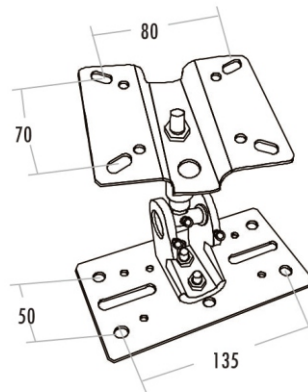

Bracket

TS-01A

The Accessory Is Suitable for

*TS-5S, TS-26, TS-29A, TS-29B, TS-608H, TS-606H, TS-608A, TS-608, TS-08M, TS-10M.